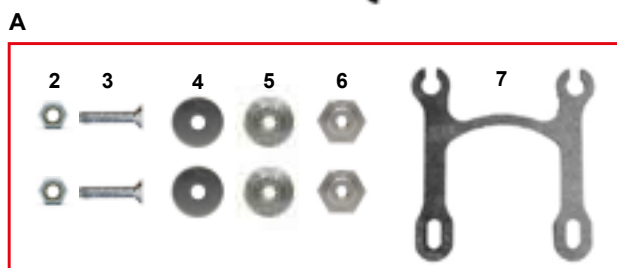

ES	COD.	DESCRIZIONE	DESCRIPTION
	1	Paracatena DD integrale	Integral chain guard DD
	A	Kit attacchi paracatena integrale mini	Chain guard support kit integral mini
	B	Kit attacchi paracatena integrale ibrido light	Chain guard support kit light hybrid
	C	Kit attacchi paracatena DD GLM	Chain guard support kit DD GLM
	2	Dado M6 autoblock alto	Nut M6 high self-locking
	3	Vite M 6x30 svasata	M 6x30 countersunk head screw
	4	Rondella 6,5-24X2	Washer 6,5-24x2
	5	Rondella M6 svasata larga	Washer M6 countersunk large
	6	Dado supporto paracatena integrale	Chain guard support nut integral
	7	Supporto paracatena integrale mini	Chain guard support mini integral
	8	Supporto paracatena integrale ibrido light	Chain guard support light hybrid integral
	9	Supporto paracatena DD GLM	Chain guard support DD GLM
	10	Paracatena KZ sgancio rapido	KZ chain guard rapid release
	D	Kit attacchi paracatena KZ sgancio rapido	Chain guard clamps kit KZ fast release
	E	Kit attacchi parac. KZ GLM sgancio rapido	Chain guard clamps kit KZ GLM fast release
	11	Piastrina attacco paracatena KZ RR	Chain guard connection plate KZ RR
	12	Dado M8 autoblock basso	Nut M8 low self-locking
	13	Rondella 8,5-16x1,5	Washer 8,5-16x1,5
	14	Perno paracatena KZ RR neutro	Chain guard pivot KZ RR neutral
	15	Spina elastica supporto frontalino	Front fairing elastic pin
	16	Supporto parac. KZ GLM sgancio rapido	Chain guard support KZ GLM fast release
OPZ.	SZ0.05065	Piastrina attacco paracatena KZ RR 75mm	Chain guard connection plate KZ 75mm
	SZ0.05066	Piastrina attacco paracatena KZ RR 90mm	Chain guard connection plate KZ 90mm