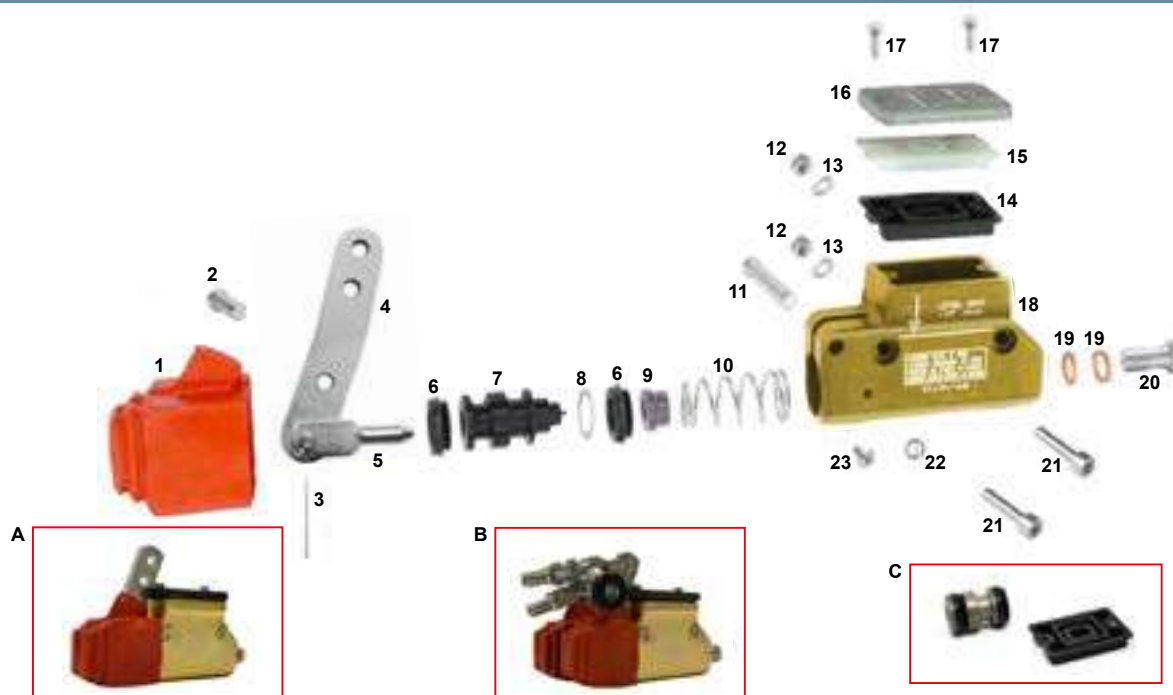

M POMPA FRENI NEW AGE ORO - NEW AGE MASTER CYLINDER GOLD

OKJ POMPA FRENI V09 ORO - V09 MASTER CYLINDER GOLD

KZ POMPA FRENI V09 ORO - V09 MASTER CYLINDER GOLD

KZ POMPA FRENI V11 ORO - V11 MASTER CYLINDER GOLD

OK POMPA FRENI V11 ORO - V11 MASTER CYLINDER GOLD

ES COD.	DESCRIZIONE	DESCRIPTION
A FMG.00192	Pompa freni V09/10 compl. oro KZ FS4 mini	Rear master cylinder V09/10 gold compl. KZ FS4 mini
FMG.05591	Pompa freni V09/10 compl. oro OK-OKJ	Rear master cylinder V09/10 gold compl. OK-OKJ
B FMG.00329	Doppia pompa UP/V04 + rip. KZ oro	Double master cylinder UP/V04 + equal. KZ gold
C CRG.00192	Kit revisione pompa freno V09/10	Revision kit master cylinder V09/10
1 AFS.00199	Copripolvere pompa freni	Dust cover for brake pump
2 SBN.00200	Spina pompa freni 16mm nera	Master cylinder pin 16mm black
SBN.00214	Spina ripartitore mm17,5	Divider pin 17,5mm
3 AFN.00201	Copiglia	Master cylinder split pin
4 SZ0.05147	Leva pompa freno posteriore Sp.6	Rear master cylinder lever SP.6
5 AFS.0497404	Puntale pompa freni sp.6	Toe brakes pump sp.6
AFS.04975	Forchetta doppia sp. 5/6	Double fork sp. 5/6
6 AFS.00194	Gommino pompa V09/10	Master cylinder rubber V09/10
7 SAN.00210	Pistoncino pompa V09/10	Master cylinder piston V09/10
8 AFN.00195	Distanziale pompa freni 14-20x0,5	Master cylinder spacer 14-20x0,5
9 SL1.00208	Tappo molla pompa V09/10	Master cylinder spring cap V09/10
10 AML.00193	Molla pompa freni V04/05	Master cylinder spring V04/05
AML.05591	Molla pompa freni 2000UP cilindrica SP. 2,5	Master cylinder spring 2000UP cylindrical SP. 2,5
11 SBN.00202	Spina pompa freni 35,5mm	Brake master cylinder pin 35,5mm
12 AFN.00106	Dado M6 autoblock basso	Nut M6 low self-locking
13 AFN.00105	Rondella 6,5-12x1,5	Washer 6,5-12x1,5
14 AFS.00205	Membrana pompa V09/10	V09/10 master cylinder gasket
15 AFS.00204	Tappo membrana pompa V09/10	Diaphragm pump cap V09/10
16 SAN.00212	Coperchio pompa freno V09/10 nero	Brake master cylinder cover V09/10 black
17 AFN.02148	Vite M4x10 cilindrica	M4x10 socket head screw
18 SAG.00192	Corpo pompa freno V09/10	Master cylinder V09/10 body
19 AFN.00186	Rondella 10,5-14x2 rame	Copper washer 10,5-14x2
20 SZ0.00185	Raccordo M10 V09/10	Fitting M10 V09/10
21 AFN.00368	Vite M6x40 cilindrica	M6x40 socket head screw
22 AFS.00981	Spina elastica Ø8	Elastic pin Ø8
23 AFN.02262	Vite M4x6 bombata	M4x6 convex head screw