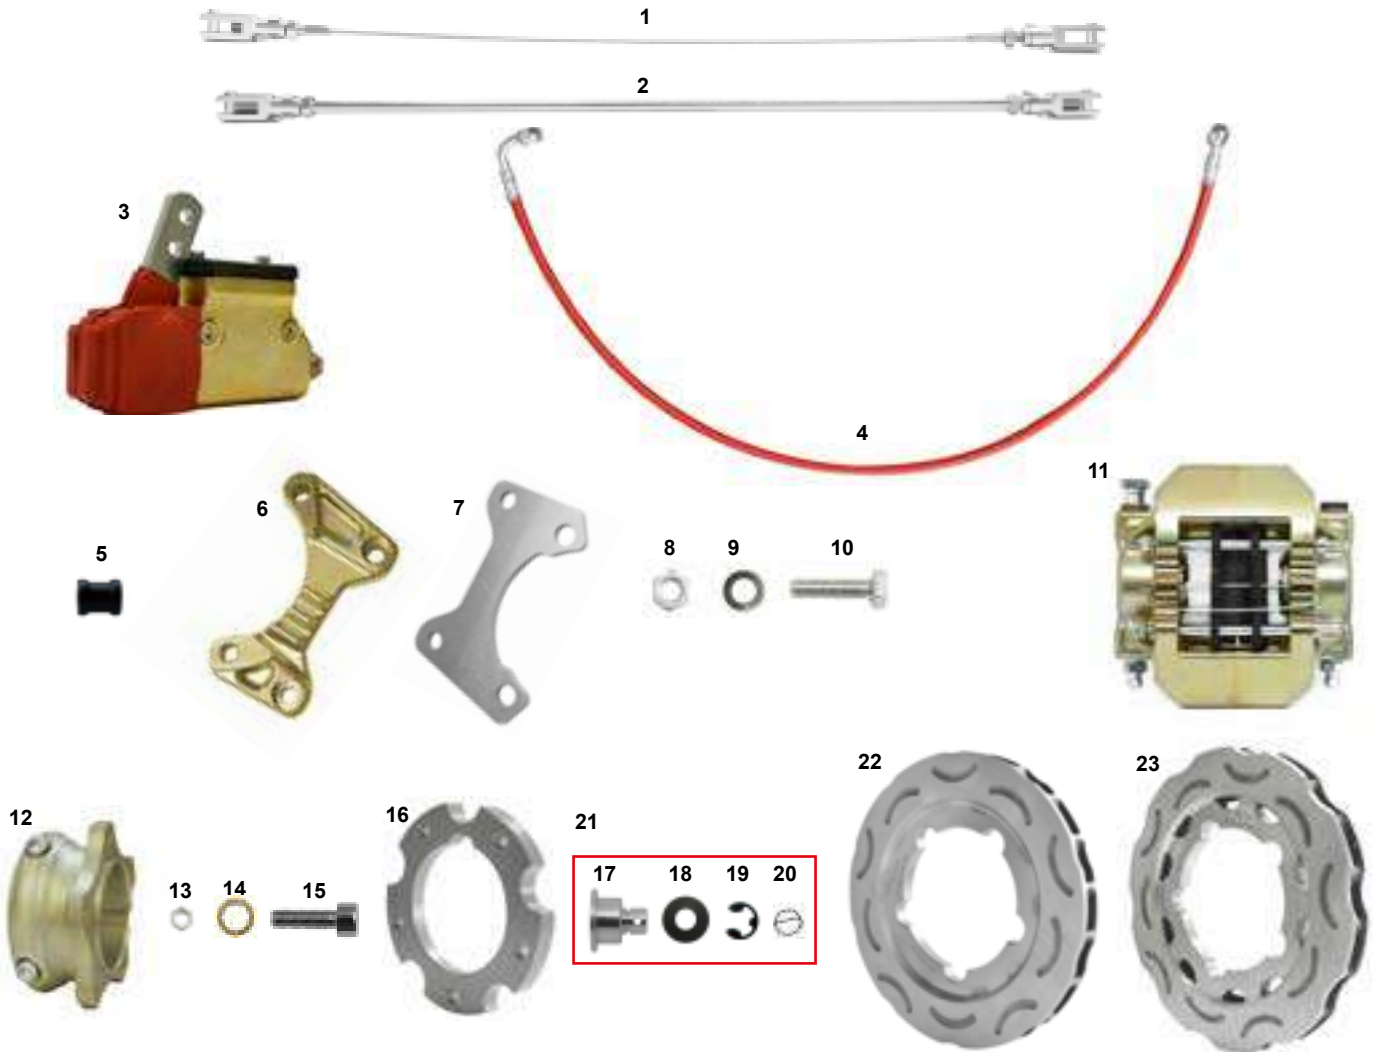

ES COD. DESCRIZIONE DESCRIPTION

MONT.T01R	Impianto frenante OKJ V09 189 oro	Brake system OKJ V09 189 gold
MONT.T01S	Impianto frenante OKJ V09 195 oro	Brake system OKJ V09 195 gold
1	FK0.00224 Cavo freno DD cm.41,5 ibrido	Safety cable assy cm.41,5 DD hybrid
2	FK0.00216 Asta freno DD cm.42 ibrido	Brake rod assy cm.42 DD hybrid
3	FMG.00192 Pompa freni V09/10 completa oro	Rear master cylinder V09/10 complete gold
4	AFS.00240 Tubo freno 720 V09/10 post. occhiello rosso	Rear brake tube V09/10 red eyelet 720mm
5	FAN.01462 Spessore pinza 8,5x21x18 ibrido	Caliper spacer 8,5x21x18 hybrid
6	FAG.05004 Piastra supporto pinza V11 GLM oro	Caliper support V11 GLM gold
7	FC0.03269 Piastra supp. pinza passo reg. V09/10 (189)	Caliper support plate adjustable V09/10 (189)
8	AFN.00286 Dado M 8 metalblock	Nut M 8 metalblock
9	AFN.00047 Rondella 8 ondulata	Undulated washer 8
10	AFN.00107 Vite M 8x25 esagonale	M 8x25 hexagonal head screw
11	FMG.04962 Pinza freno post. V09/10 30 nera G oro	Rear brake caliper V09/10 30 black G gold
12	FMG.06224 Mozzo disco post. all. 50 R2.1 oro compl.	Rear disc hub alu. 50 R2.1 gold complete
13	AFN.00234 Dado M6 metalblock	Nut M6 metalblock
14	AFN.06156 Rondella 6,5-10x1 acciaio inox	Washer 6,5-10x1 inox
15	AFN.00183 Vite M 6x20 cilindrica	M 6x20 socket head screw
16	SAN.01592 Flangia disco posteriore V09/10	Rear brake disc flange V09/10
17	SBN.01660 Bussola disco freno posteriore V09/10	Rear brake disc V09/10 bushing
18	AFN.01677 Rondella disco freno elastico V09/V10	Rear brake disc elastic washer V09/V10
19	AFN.00231 Seeger Ø8 disco freno	Circlip Ø8 brake disc
20	AFS.00232 Spina elastica Ø10 disco freno	Elastic pin Ø10 brake disc
21	FK0.01660 Bussola disco freno posteriore V09 compl.	Rear brake disc V09 bush complete
22	AFS.03281 Disco freno posteriore V09/10 189	Rear brake disc V09/10 189
23	AFS.01727 Disco freno posteriore V09/10 194	Rear brake disc V09/10 194
	AFS.01745 Pastiglia freno posteriore V05/09/11 rossa	Rear brake pad V05/09/11 red