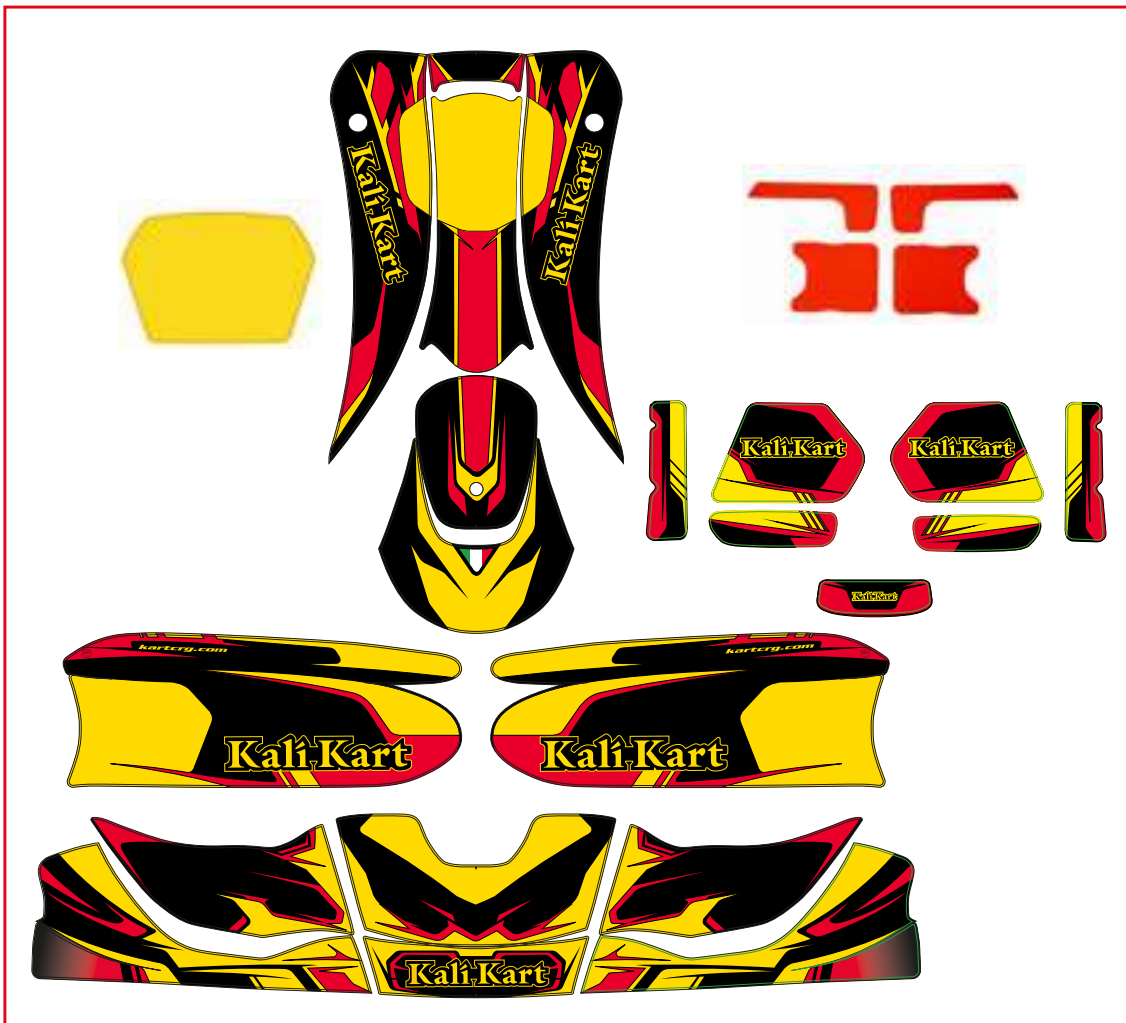

1

2

0123456789

3

ES COD.	DESCRIZIONE	DESCRIPTION
1 AFS.06084	Kit adesivi Kali Kart 507/508 compl.	Stickers kit Kali Kart 507/508 compl.
2 AFS.05532NR.	Adesivo numero std nr. opaco (1pz.)	Number sticker std nr. (1piece)
3 AFS.00242	Tabella portanumero posteriore	Rear number plate