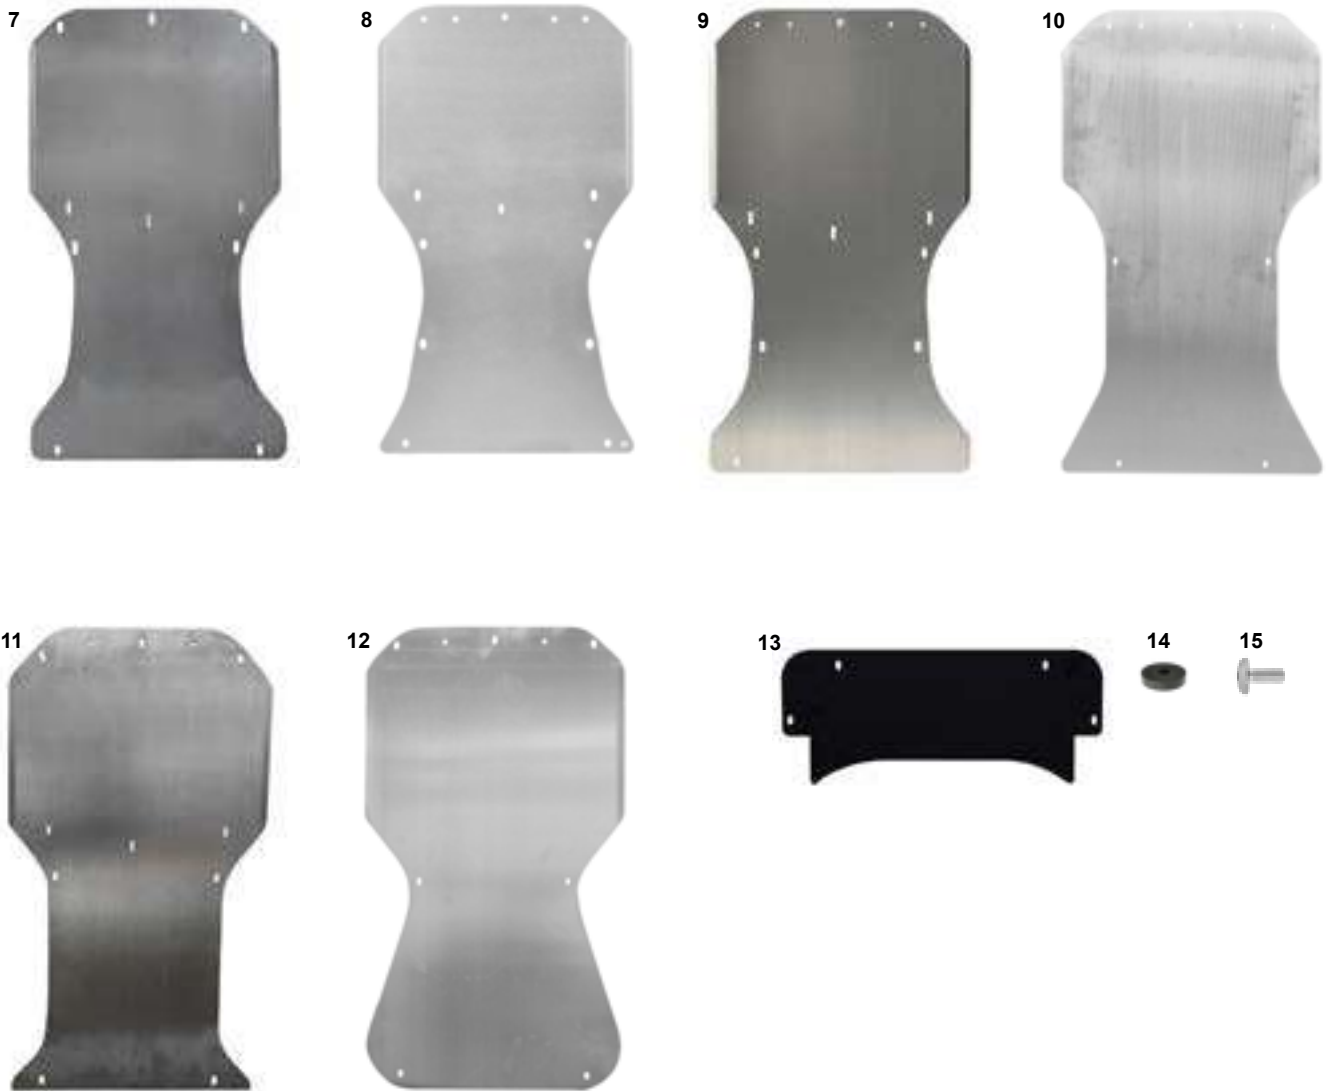

ES COD.	DESCRIZIONE	DESCRIPTION
7 AML.05272	Pianale DD2 (mod.KT4)	Floor tray DD2 (mod.KT4)
8 AML.01507	Pianale Road Rebel/ DD2	Floor tray Road Rebel/ DD2
9 AML.01254	Pianale KT4 CRG	Floor tray KT4 CRG
10 AML.02523	Pianale Tork FS4	Floor tray Tork FS4
11 AML.0057409	Pianale KT2	Floor tray KT2
12 AML.04209	Pianale Heron	Floor tray Heron
13 FAN.02256	Pianale estensione	Extention floor tray
14 AFS.00258	Gommino pianale	Floor tray rubber
15 AFS.00261	Vite testa tonda larga M 6x16 pianale	Floor tray large head screw M 6x16