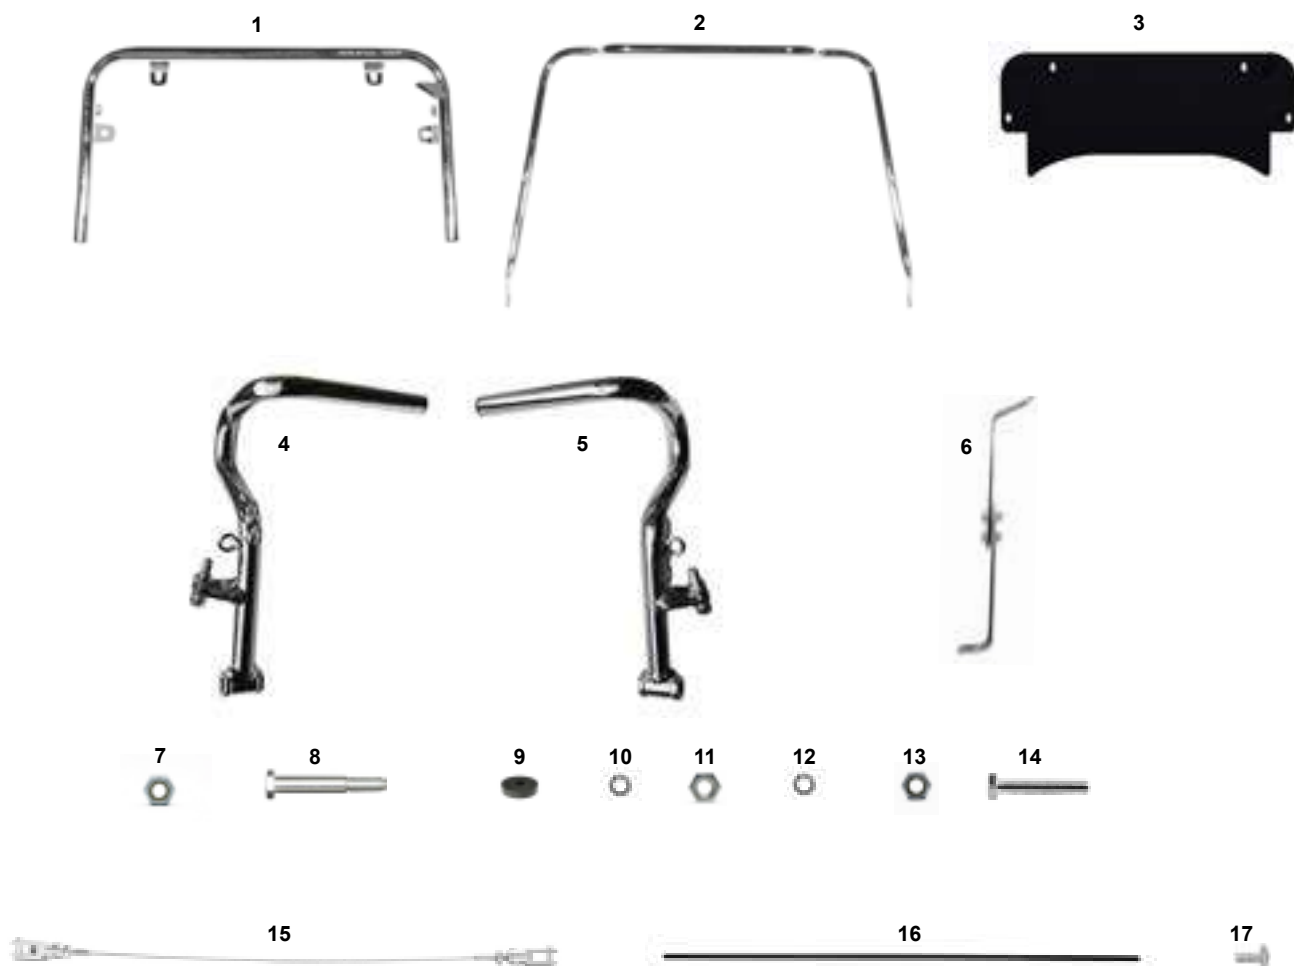

ES COD.	DESCRIZIONE	DESCRIPTION
1 SC0.01134	Paraurti anteriore inferiore XL	Front bumper bar below XL
2 SC0.01652	Paraurti anteriore superiore XL	Front bumper bar top XL
3 FAN.02256	Pianale estensione	Extension floor tray
4 SC0.00868	Pedale gas arretrato con tappo	Gas pedal back position with cap
5 SC0.00869	Pedale freno arretrato con tappo	Foot brake pedal back position with cap
6 FK0.04457	Supporto frontalino inferiore XL	Front fairing support below XL
7 AFN.00264	Dado M 6 autobloccante alto	Nut M 6 high autoblock
8 SBN.00271	Perno pedale lungo	Pedal pivot long
9 AFS.00258	Gommino pianale	Floor tray rubber
10 AFN.00263	Rondella 6,5-18x1,6	Washer 6,5-18x1,6
11 AFN.00106	Dado M 6 autoblock basso	Nut M 6 low self-locking
12 AFN.00129	Rondella 8,5-17x1,5	Washer 8,5-17x1,5
13 AFN.00160	Dado M 8 autoblock basso	Nut M 8 low self-locking
14 AFN.00283	Vite M 6x35 esagonale	M 6x35 hexagonal head screw
15 AFS.00811	Cavo sicurezza cm.52	Safety cable cm.52
16 SBN.01358	Asta freno zincata cm.52	Brake rod cm.52
17 AFS.00261	Vite testa tonda pianale M 6x16	Floor tray screw large round head M 6x16