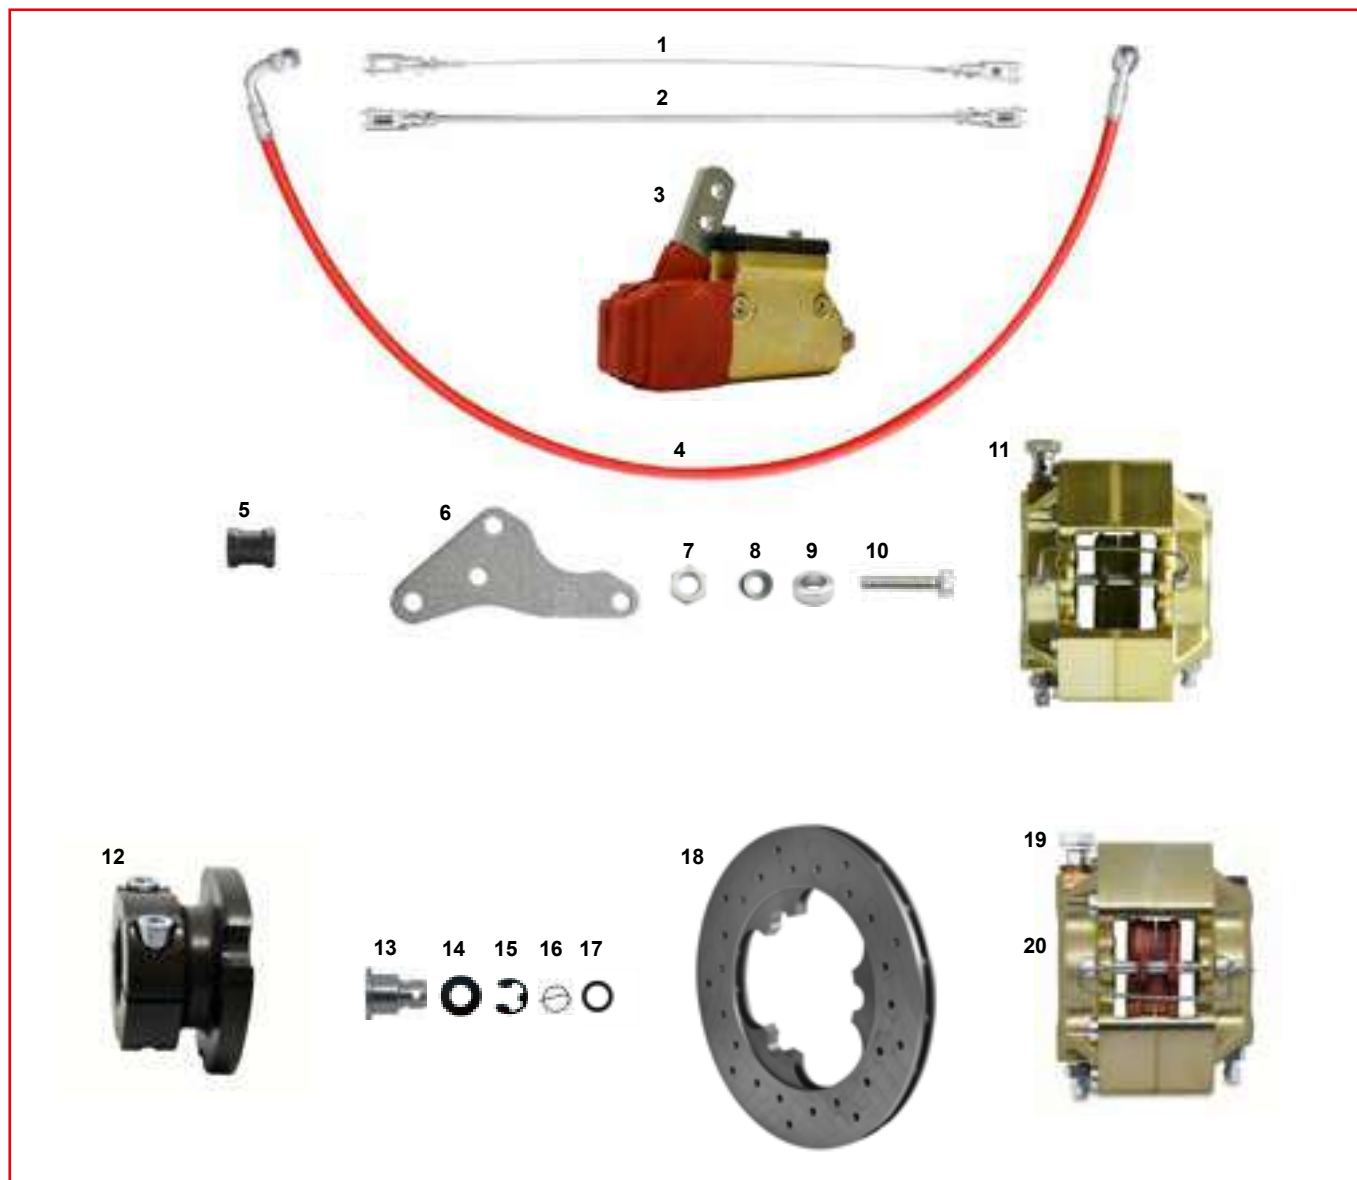

A

ES COD.	DESCRIZIONE	DESCRIPTION
A CRG.00363	Impianto mini cadet completo oro	Mini new age brake system complete gold
1 FK0.00808	Cavo freno completo cm.33 mini	Safety cable complete cm.33 mini
2 FK0.00704	Asta freno montata cm.33 mini	Brake rod complete cm.33 mini
3 FMG.00192	Pompa freni V09/10 completa oro	Master cylinder V09/10 complete gold
4 AFS.05181	Tubo freno occhiello mm 635 rosso mini	Eyelet brake tube mm 635 red mini
5 FAN.01462	Spessore pinza 8,5x18x21 ibrido nero	Caliper spacer black 8,5x18x21 hybrid
6 FC0.03294	Piastra supporto pinza mini	Brake caliper support mini
7 AFN.00286	Dado M8 metalblock	Nut M8 metalblock
8 AFN.00047	Rondella 8 ondulata	Undulated washer 8
9 FBN.00252	Spessore 8,5-14x 5 barretta	Spacer 8,5-14x 5 track rod
10 AFN.00307	Vite M 8x30 esagonale	M 8x30 hexagonal head screw
11 FMG.00366	Pinza freno mini cadet oro	Brake caliper mini cadet gold
12 FM0.04490	Mozzo disco posteriore all. 30 UP compl.	Rear brake disc hub UP 30 complete alu.
13 SBN.00314	Bussola disco freno mini	Mini brake disc bush
14 AFN.00230	Rondella disco freno elastica	Brake disc elastic washer
15 AFN.00231	Seeger Ø8 disco freno	Circlip Ø8 brake disc
16 AFS.00232	Spina elastica Ø10 disco freno	Brake disc elastic pin Ø10
17 AFN.04517	Rasamento 14-20x0,2 acciaio	Iron washer 14-20x0,2
18 SL1.00373	Disco freno posteriore UP V11 Ø180	Rear brake disc UP V11 Ø180
19 FMG.00366Rossa	Pinza freno mini cadet past. rossa oro compl.	Brake caliper mini cadet brake red pad gold
20 AFS.02997	Pastiglia freno anteriore V05/09/11 rossa	Front brake pad V05/09/11 red