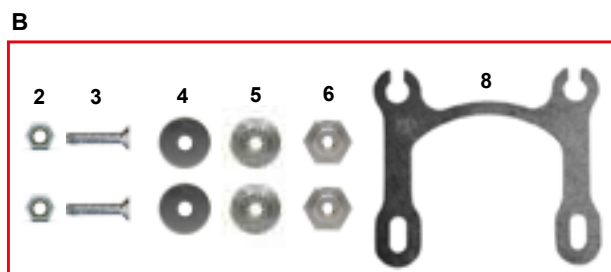

ES	COD.	DESCRIZIONE	DESCRIPTION
	1	Paracatena DD integrale	Integral chain guard DD
	A	Kit attacchi paracatena integrale mini	Chain guard support kit integral mini
	B	Kit attacchi paracatena integrale ibrido light	Chain guard support kit light hybrid
	C	Kit attacchi paracatena DD GLM	Chain guard support kit DD GLM
	2	Dado M6 autoblock alto	Nut M6 high self-locking
	3	Vite M 6x30 svasata	M 6x30 countersunk head screw
	4	Rondella 6,5-24X2	Washer 6,5-24x2
	5	Rondella M6 svasata larga	Washer M6 countersunk large
	6	Dado supporto paracatena integrale	Chain guard support nut integral
	7	Supporto paracatena integrale mini	Chain guard support mini integral
	8	Supporto paracatena integrale ibrido light	Chain guard support light hybrid integral
	9	Supporto paracatena DD GLM	Chain guard support DD GLM
	10	Paracatena KZ sgancio rapido	KZ chain guard rapid release
	D	Kit attacchi paracatena KZ sgancio rapido	Chain guard clamps kit KZ fast release
	E	Kit attacchi parac. KZ GLM sgancio rapido	Chain guard clamps kit KZ GLM fast release
	11	Piastrina attacco paracatena KZ RR	Chain guard connection plate KZ RR
	12	Dado M8 autoblock basso	Nut M8 low self-locking
	13	Rondella 8,5-16x1,5	Washer 8,5-16x1,5
	14	Perno paracatena KZ RR neutro	Chain guard pivot KZ RR neutral
	15	Spina elastica supporto frontalino	Front fairing elastic pin
	16	Supporto parac. KZ GLM sgancio rapido	Chain guard support KZ GLM fast release
OPZ.	SZ0.05065	Piastrina attacco paracatena KZ RR 75mm	Chain guard connection plate KZ 75mm
	SZ0.05066	Piastrina attacco paracatena KZ RR 90mm	Chain guard connection plate KZ 90mm