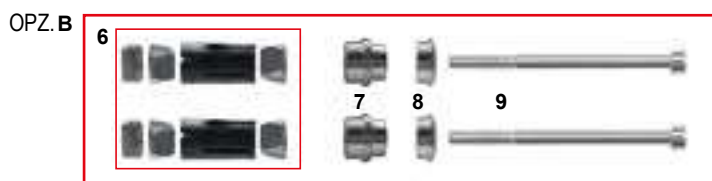

CARENE POSTERIORI KG - REAR BUMPER KG

ES COD.	DESCRIZIONE	DESCRIPTION	
1	AFS.00532	Carena posteriore KG CIK/14	Rear bumper KG CIK/14
A	FK0.05229.28	Kit attacco car. post. CIK/14 Ø28 KG esp.	Rear fairing conn. kit CIK/14 Ø28 KG exp.
A	FK0.05229.30	Kit attacco car. post. CIK/14 Ø30 KG esp.	Rear fairing conn. kit CIK/14 Ø30 KG exp.
A	FK0.05229.32	Kit attacco car. post. CIK/14 Ø32 KG esp.	Rear fairing conn. kit CIK/14 Ø32 KG exp.
A	FK0.05229.30M2	Kit attacco car. post. CIK/14 Ø30M2 KG esp.	Rear fairing conn. kit CIK/14 Ø30M2 KG exp.
2	PMV.KG2014	Kit viti montaggio carena posteriore KG	Rear fairing mounting screw kit KG
3	SC0.00535	Piastra supporto carena posteriore KG	Rear fairing support plate KG
4	SC0.00532	Supporto carena posteriore KG	Rear fairing support KG
5	FK0.05228	Kit vite+esp. car. post. plast. Ø28 Mini+OKJ	Screw kit+rear fairing exp. Ø28 Mini+OKJ
OPZ. B	FK0.04878	Kit vite+espansore carena post. plast. Ø30	Rear fairing screw+expander kit Ø30
	FK0.04878M2	Kit vite+espansore carena post. plast. Ø30M2	Rear fairing screw+expander kit Ø30M2
	FK0.04879	Kit vite+espansore carena post. plast. Ø32	Rear fairing screw+expander kit Ø32
6	FM0.04878	Espansore carena post. plast. Ø30 con dado	Rear fairing expander Ø30 with nut
	FM0.04879	Espansore carena post. plast. Ø32 con dado	Rear fairing expander Ø32 with nut
7	SL1.02263	Boccola interna Ø23<28 carena posteriore	Internal bushing Ø23<Ø28 rear fairing
	SL1.01712	Boccola interna Ø25<30 carena posteriore	Internal bushing Ø25<Ø30 rear fairing
	SL1.01711	Boccola interna Ø28<32 carena posteriore	Internal bushing Ø28<Ø32 rear fairing
8	SL1.01710	Boccola esterna carena posteriore	Rear bumper external bushing
9	AFN.02476	Vite M 8x130 cilindrica	M 8x130 socket head screw
10	AFS.05294	Carena posteriore mini KG	Carena posteriore mini KG
C	FK0.05295	Kit supporti carena posteriore mini KG	Rear bumper clamps kit mini KG
11	PMV.C.MINI20	Kit viti montaggio carena posteriore KG mini	Rear bumper screw assembly kit mini KG
12	SC0.05187	Piastra supporto carena posteriore KG mini	KG mini rear fairing support plate
13	AFS.05869	Carena posteriore KG 507	Rear bumper KG 507
14	AFS.06048	Carena esterna spoiler post. C3 KG (1 pz.)	C3 KG rear spoiler external part (1 piece)
15	FK0.06064	Kit vite carena post. parte esterna C3 KG	External rear fairing screw kit C3 KG