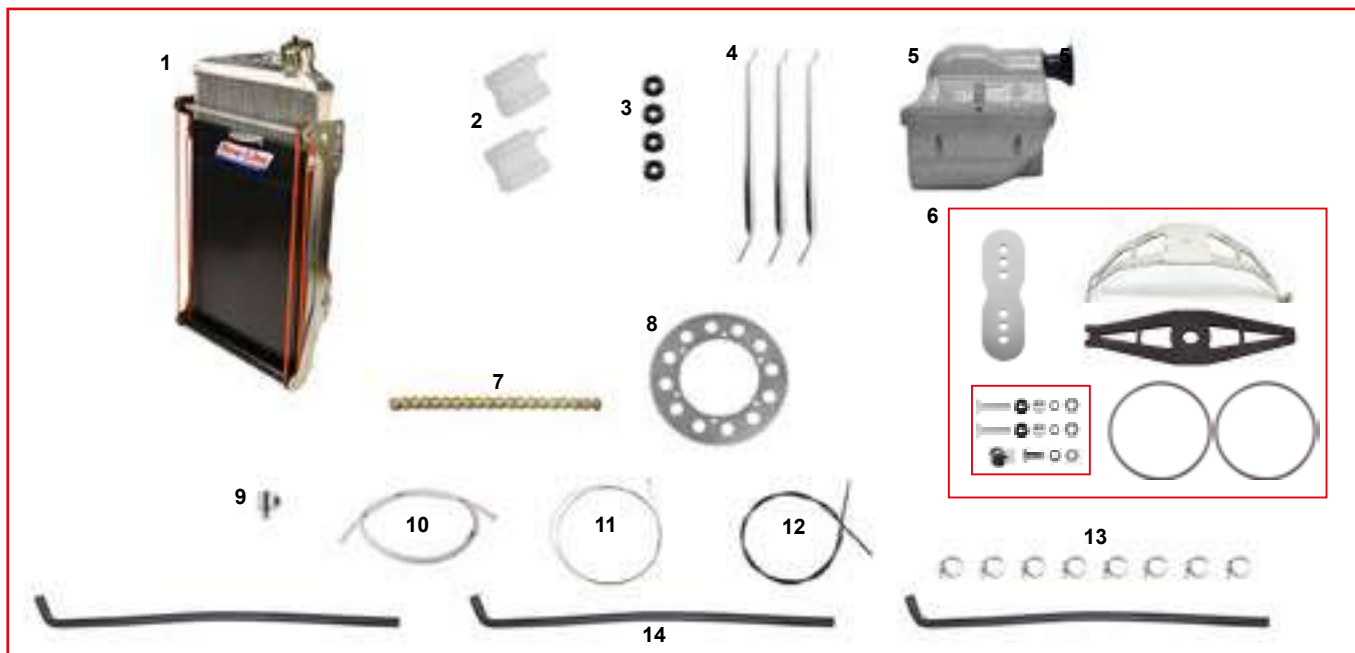

A

ES COD.	DESCRIZIONE	DESCRIPTION	
A CRG.50001	Prontogara OK-OKJ	OK-OKJ ready to race	
ES COD.	DESCRIZIONE	DESCRIPTION	Q.TÀ
1 FMG.05083	Radiatore racing T-Light supp. compl. N.L.	Racing radiator T-Light complete support NewLine	1
2 AFS.00753	Tanica recupero	Recovery tank	2
3 FAN.00260	Rondella 8 sedile alluminio nera	Aluminum seat washer black 8	4
4 FC0.01391	Rinforzo sedile 28 dritto	Straight seat support 28	1
FC0.01392	Rinforzo sedile 30 dritto	Straight seat support 30	1
5 AFS.04585	Filtro aria nitro Ø23 KF 8/SA/24 argento	Air filter nitro Ø23 KF 8/SA/24 silver	1
6 FK0.01936	Kit supporto filtro aria KF	Air filter support kit KF	1
7 AFS.00614108	Catena 108M KF con O-ring	Chain 108M KF with O-ring	1
8 AFS.0017178	Corona DD 219 Z78	Sprocket DD 219 Z78	1
9 AFS.00514	Morsetto filo	Cable clamp	1
10 AMS.00139	Tubo benzina al metro	Fuel pipe per meter	1,5
11 AFS.00515	Filo gas	Gas cable	1
12 AMS.01370	Guaina Ø5 filo gas	Outer cable Ø5 for gas cable	0,7
13 AFN.00776	Fascetta acciaio 16-25 radiatore	Radiator steel band 16-25	8
14 AFS.00761	Tubo acqua curvo	Curved water pipe	3