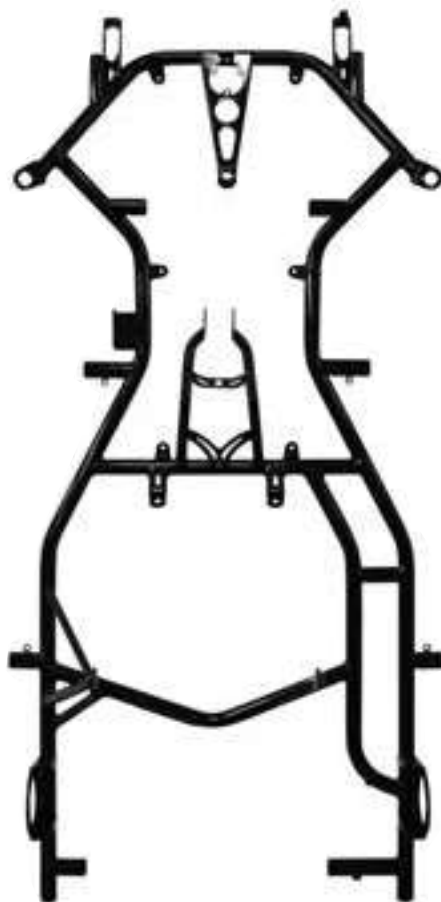

FS4	VERSIONE VERSION	FRENO BRAKE	CATEGORIA CATEGORY	CODICE CODE
	4 STROKE	V09/V10	WITHOUT ENGINE	KKT.20058

I telaio FS4 quattro tempi, progettato per la categoria Briggs&Stratton, adotta una scocca con tubi di acciaio cromo molibdeno con Ø28 e il passo da 1030 mm. Sui telai di questa serie è possibile regolare sia l'altezza da terra dell'assale posteriore che quella dei fuselli anteriori, inoltre sull'anteriore è possibile registrare camber e caster molto facilmente grazie all'esclusivo sistema Sniper. Su tutta la gamma racing viene montato il sistema frenante Ven09 con disco autoventilato. Il telaio viene fornito completo di carenature New Age 03 e da quella posteriore KG, oltre al kit adesivi.

The FS4 four stroke kart, designed for the Briggs&Stratton category has a frame with Ø28 chrome moli tubes and a wheel base of 1030 mm. On this chassis it is possible to adjust the rear axle and the stub axle settings. On the front side it is easy to set up the caster and camber with the exclusive sniper caster system. The chassis is supplied with the Ven09 brake system, with an auto ventilated brake disc, New age 03 bodywork and KG rear bumper, and stickers kit.