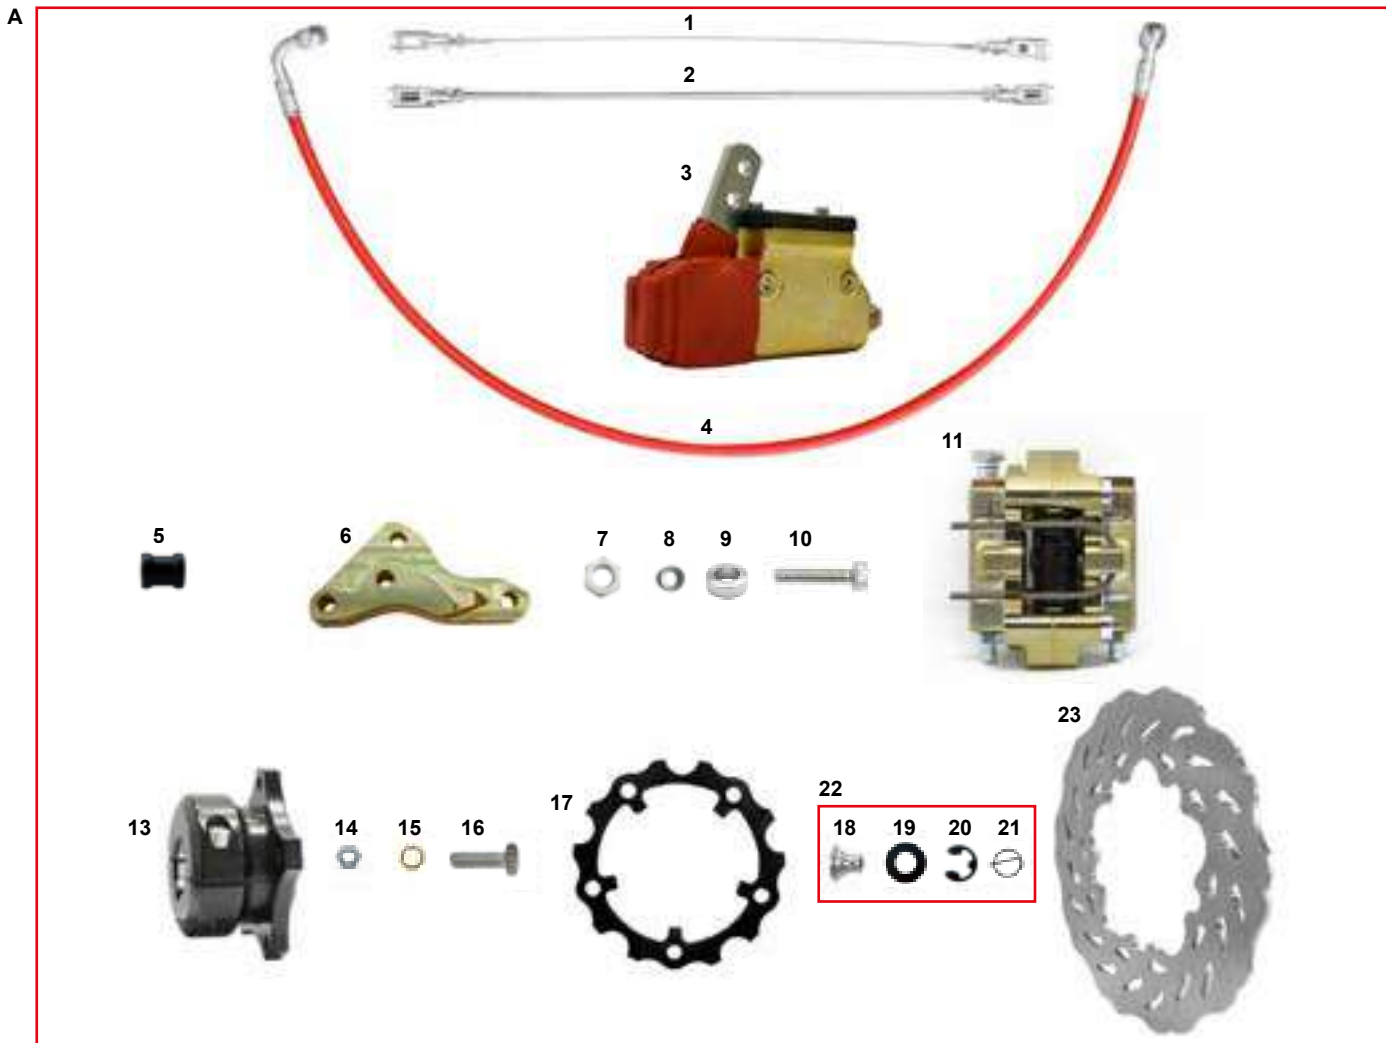

ES COD.	DESCRIZIONE	DESCRIPTION
A CRG.02919	Impianto NewAge mini completo oro	Mini NewAge brake system complete gold
1 FK0.00808	Cavo freno completo cm.33 mini	Safety cable complete cm.33 mini
2 FK0.00704	Asta freno montata completa cm.33 mini	Brake rod complete cm.33 mini
3 FMG.00192	Pompa freni V09/10 completa oro	Rear master cylinder V09/10 complete gold
4 AFS.05181	Tubo freno occhiello 635mm rosso mini	Eyelet brake tube 635mm red mini
5 FAN.01462	Spessore pinza 8,5x18x21 ibrido nero	Caliper spacer black 8,5x18x21 hybrid
6 SAG.04885	Supporto pinza mini alluminio Ø180 oro	Mini brake caliper plate aluminum gold Ø180
7 AFN.00286	Dado M8 metalblock	Nut M8 metalblock
8 AFN.00047	Rondella 8 ondulata	Undulated washer 8
9 FBN.00252	Spessore 8,5-14x 5 barretta	Spacer 8,5-14x 5 track rod
10 AFN.00307	Vite M 8x30 esagonale	M 8x30 hexagonal head screw
11 FMG.03259	Pinza freno mini Ø24 completa oro	Front brake caliper Ø24 mini complete gold
12 AFS.02997	Pastiglia freno anteriore V05/09/11 rossa	Front brake pad V05/09/11 red
13 FMN.00748	Mozzo disco post. all. 30 NA/V04 mini compl.	Rear brake disco hub mini alu. 30 NA/V04 compl.
14 AFN.00234	Dado M6 metalblock	Nut M6 metalblock
15 AFN.06156	Rondella 6,5-10x1 acciaio inox	Washer 6,5-10x1 inox
16 AFN.00233	Vite M6x20 esagonale	M6x20 hexagonal head screw
17 SBN.01524	Flangia disco NA 4mm nera	Brake disc flange NA 4mm black
18 SBN.00314	Bussola disco freno mini	Mini brake disc bush
19 AFN.01677	Rondella disco freno elast. post. Ø10/23	Ø10/23 rear brake disc elastic washer
20 AFN.00231	Seeger Ø8 disco freno	Circlip Ø8 brake disc
21 AFS.00232	Spina elastica Ø10 disco freno	Brake disc elastic pin Ø10
22 FK0.00314	Bussola disco freno posteriore V05 completa	Rear brake disc V05 bush complete
23 SL1.01833	Disco freno mini Ø180	Mini brake disc Ø180