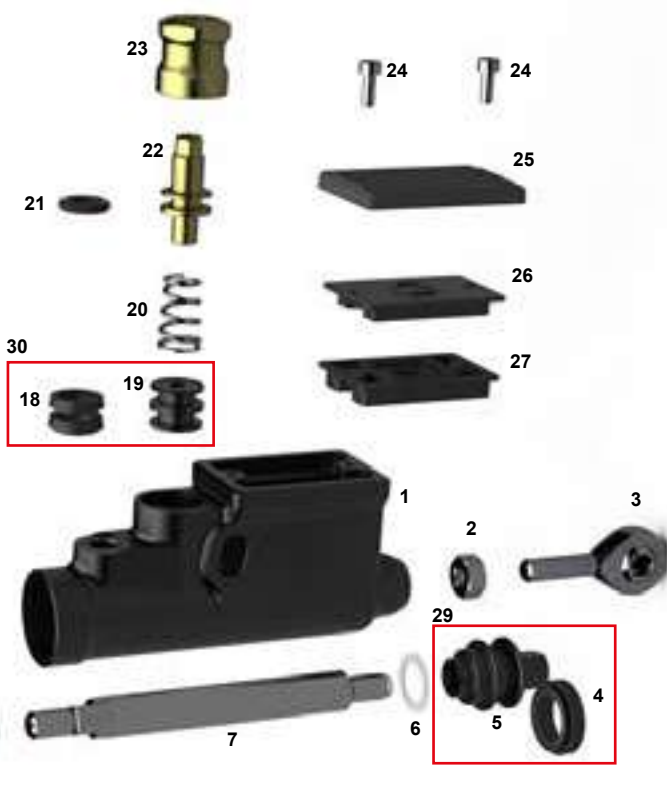

OK POMPA FRENI ABA V13 - ABA MASTER CYLINDER V13

KZ POMPA FRENI ABA V13 - ABA MASTER CYLINDER V13

ES COD.

DESCRIZIONE

DESCRIPTION

ES COD.	DESCRIZIONE	DESCRIPTION
A FM0.05362	Pompa freni ABA OK completa	ABA master cylinder complete OK
B FM0.05961	Pompa freni ABA KZ completa	ABA master cylinder complete KZ
1 SAN.05362	Corpo pompa freno ABA	Master cylinder body ABA
2 AFN.0049D	Dado M8	Nut M8
3 AFS.5702D	Uniball sterzo destro senza dado	Uniball right steering without nut
4 AFS.00194	Gommino pompa freno Ø22	Master cylinder rubber Ø22
5 SDN.05784	Pistone pompa freno ABA	Brake pump piston ABA
6 A98.1610000	Rasamento molla pompa ABA	Spring shim ABA master cylinder
7 SL1.05783	Tirante pompa freno ABA	Tie rod brake master cylinder ABA
8 AML.05740	Molla pompa freno ABA sp. 2,0mm	Spring brake master cylinder ABA 2,0mm
9 AFN.06057	O-ring inf. tappo pompa freno Ø1,78x18,77	Master cylinder lower cap O-ring Ø1,78x18,77
10 SL1.0536305	Tappo frontale pompa freno ABA	Master cylinder front cap ABA
11 AFN.05994	O-ring superiore tappo pompa freno ABA	ABA master cylinder upper cap O-ring
12 AFN.05872	Quad ring pompa freno ABA Ø11,7x2,62	ABA master cylinder quad ring Ø11,7x2,62
13 AFS.05892	Paraolio u-cap ABA	ABA oil seal u-cap
14 AFN.05879	Seeger interno tipo JV Ø17	Internal circlip JV Ø17
15 AFS.06063	Gommino parapolvere ABA Ø12x16x3	ABA rubber dust seal Ø12x16x3
16 SZ0.05810	Quadrifoglio spina sicurezza	Four leaf clover safety pin
17 SC0.05805	Adattatore Sicurezza M8-M6	Safety adapter M8-M6
18 AFN.05778	Paraolio compensatore pompa ABA	Pump compensator oil seal ABA
19 SDN.05779	Pistoncino compensatore	Expansion tank piston
20 AML.05800	Molla compensatore	Compensator spring
21 AFN.05837	O-ring per vite registro compensatore ABA	ABA compensator screw O-ring
22 SL1.05780	Vite ottone regolazione compensatore	Expansion tank adjuster
23 SL1.05781	Tappo compensatore	Compensator cap
24 AFN.02148	Vite M4x10 cilindrica	M4x10 socket head screw
25 SAN.00212	Coperchio pompa freno UP	UP brake pump cover
26 AFS.00204	Scodellino pompa freni	Diaphragm pump cap
27 AFS.00205	Membrana pompa V09/10	V09/10 master cylinder gasket
28 FM0.05363	Tappo pompa freno	Master cylinder cap
29 FM0.05784	Pistone pompa freno	Master cylinder piston
FM0.05779	Pistoncino compensatore completo	Complete compensating piston