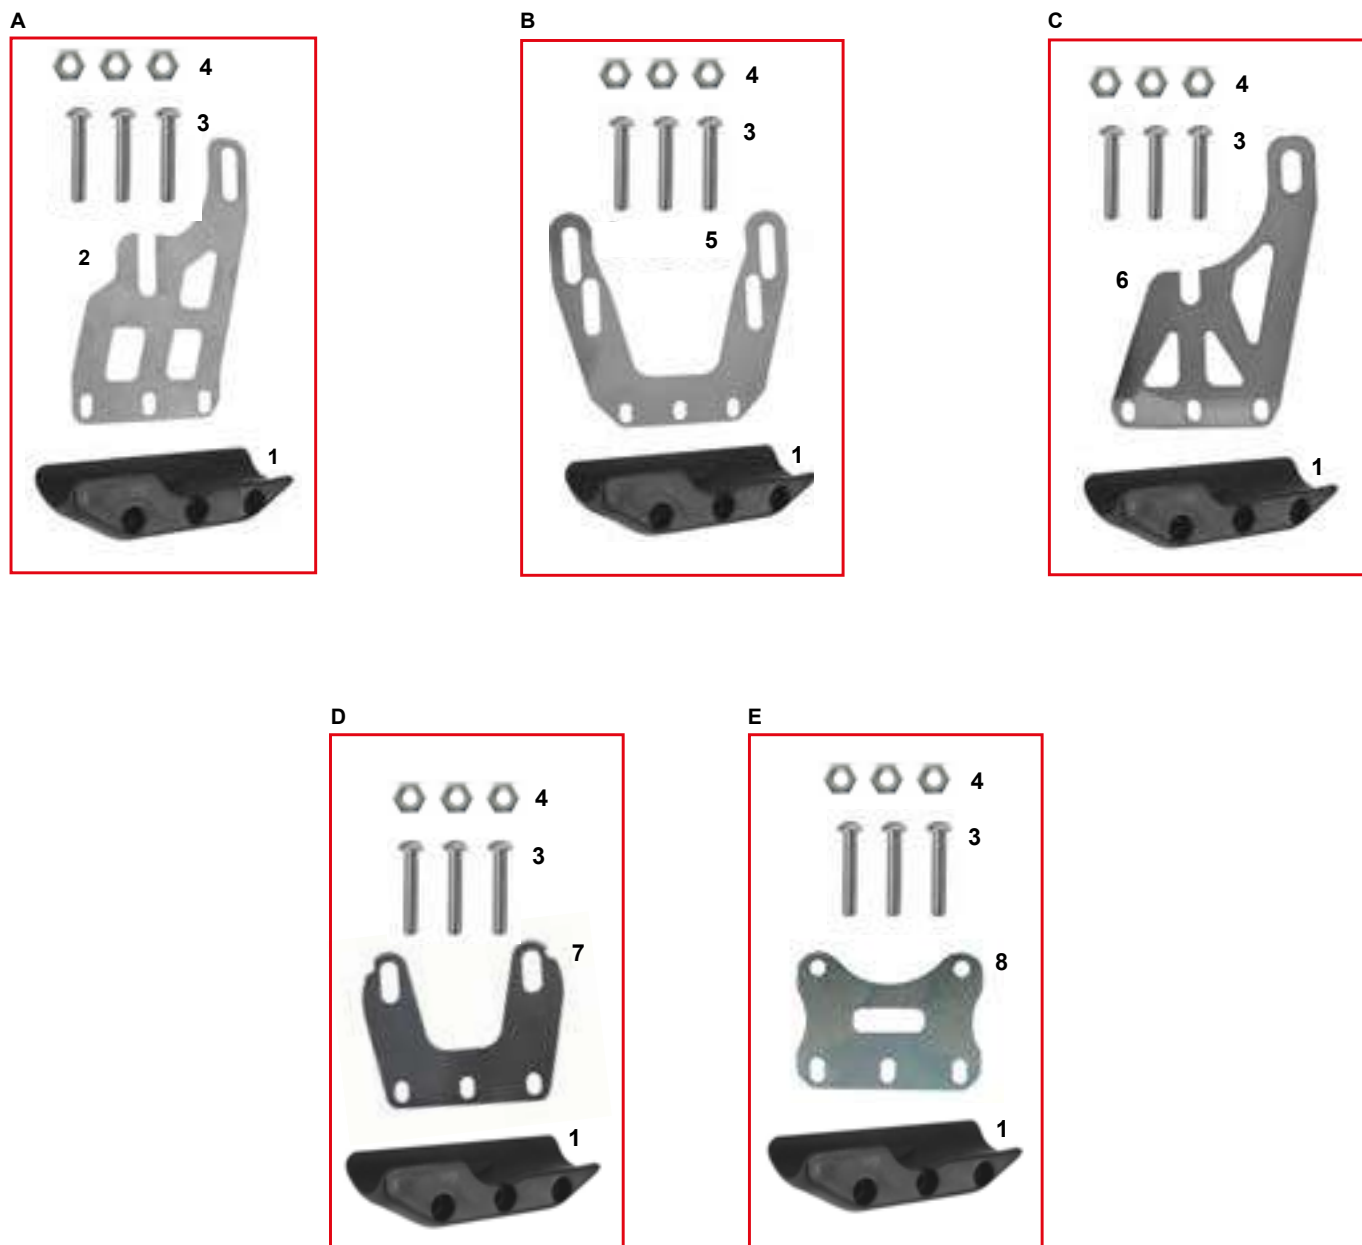

ES COD.	DESCRIZIONE	DESCRIPTION
A FK0.01632	Kit ripara disco CRG KZ	Rear brake disc guard kit CRG KZ
B FK0.02872	Kit ripara disco CRG +5 +10	Rear brake disc guard kit CRG +5 +10
C FK0.03437	Kit ripara disco CRG OK	Rear brake disc guard kit CRG OK
D FK0.04518	Kit ripara disco Mini Heros FFSA	Rear brake disc guard kit Mini Heros FFSA
E FK0.04949	Kit ripara disco CRG GLM	Rear brake disc guard kit CRG GLM
1 AFS.01632	Salva disco plastica CRG	Plastic disc protection CRG
2 SZ0.01629	Supporto salvadisco CRG	Disc protection support CRG
3 AFN.01984	Vite M 6x35 bombata	M 6x35 convex head screw
4 AFN.00106	Dado M6 autoblock basso	Nut M 6 low self-locking
5 SZ0.02872	Supporto salvadisco +5 +10	Disc protection support +5 +10
6 SZ0.03437	Supporto salvadisco CRG	Disc protection support CRG
7 SZ0.04518	Supporto salvadisco Mini Heros FFSA	Disc protection support Mini Heros FFSA
8 SZ0.04949	Supporto salvadisco CRG GLM	CRG disc guard support GLM