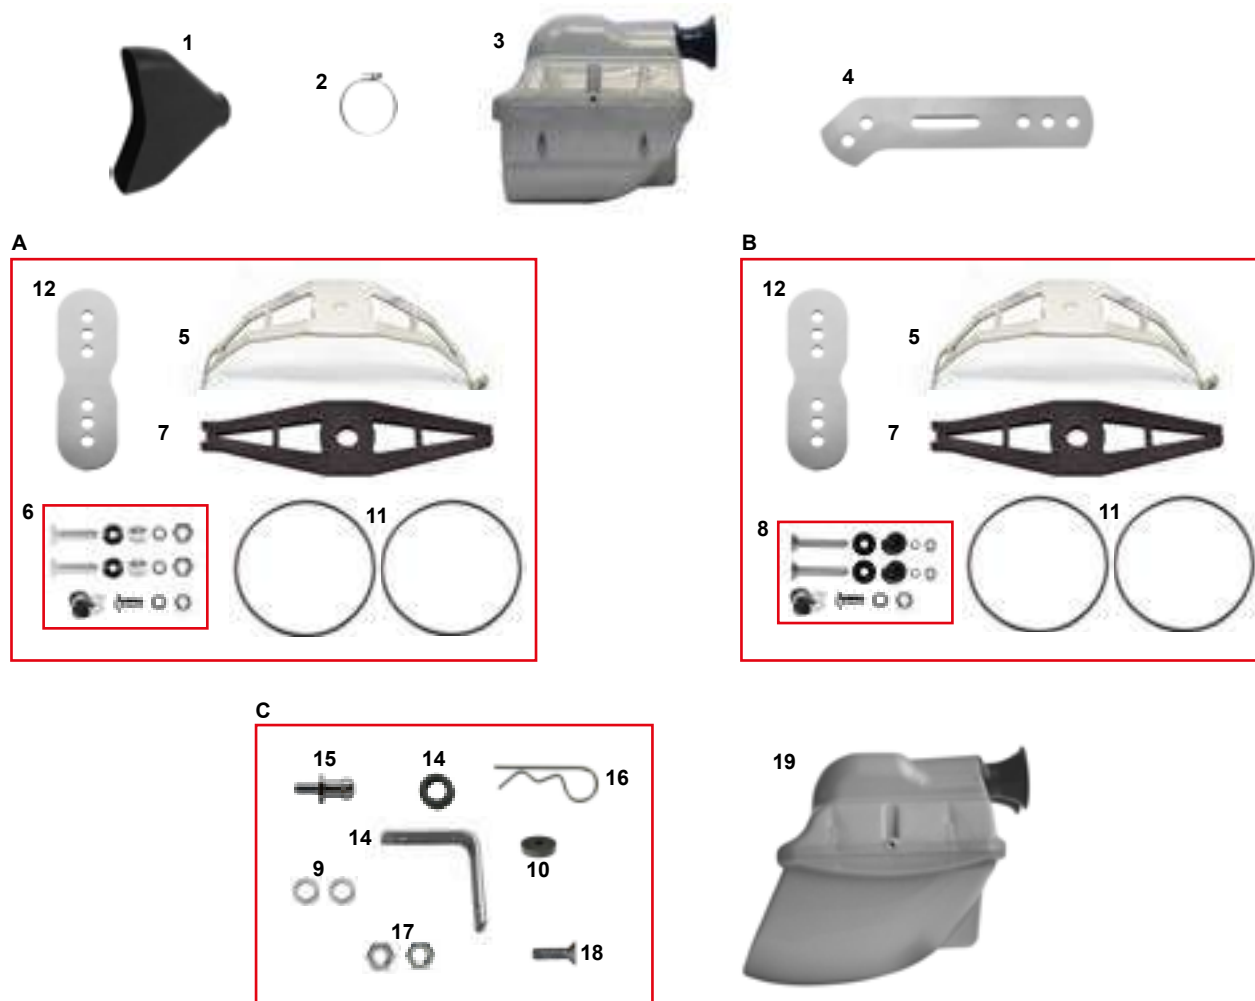

ES COD.	DESCRIZIONE	DESCRIPTION	
1	AFS.00988	Convogliatore plastica	Brake duct
2	AFN.00955	Fascetta acciaio 50-70 filtro	Air filter clip 50-70
3	AFS.03875	Filtro aria nitro 30 KZ 8/SA/24 argento	Air filter nitro 30 KZ 8/SA/24 silver
4	SC0.01962	Supporto filtro lame	lame air filter support
5	AML.01933	Supporto filtro aria	Air filter support
6	PMV.FILTRO.OK	Kit viti montaggio filtro aria OK	Screw mounting kit air filter OK
A	FK0.01936	Kit supporto filtro aria KF	Air filter support kit KF
B	FK0.01933	Kit supporto filtro aria KZ	Air filter support kit KZ
7	AFS.01935	Spugna adesiva supporto filtro	Sticker sponge for filter support
8	PMV.FILTRO.KZ	Kit viti montaggio filtro aria KZ	Screw mounting kit air filter KZ
9	AFN.00105	Rondella 6,5-12x1,5	Washer 6,5-12x1,5
10	AFS.00258	Gommino pianale	Floor tray rubber
11	AFN.00248	Cinghiolo pompa acqua	Water pump driving belt
12	SC0.01934	Piastrina supporto filtro KZ/KF	Plate filter support KZ/KF
13	FK0.02317	Piastrina supporto filtro DD2 completo	Plate filter support DD2 assy complete
14	SZ0.02317	Piastrina supporto filtro DD2	Plate filter support DD2
C	AFS.04522	Gommino supporto frontalino KG	KG front fairing rubber
15	SBN.00103	Perno supporto frontalino inferiore	Front fairing support pivot
16	SZ0.00102	Spina elastica supporto frontalino	Front fairing elastic pin
17	AFN.00106	Dado M6 autoblock basso	Nut M 6 low self-locking
18	AFN.00261	Vite M 6x20 svasata	M 6x20 countersunk head screw
19	AFS.04871	Filtro aria power Ø23 KZ argento	Air filter power Ø23 KZ silver
19	AFS.04872	Filtro aria power Ø30 KZ argento	Air filter power Ø30 KZ silver