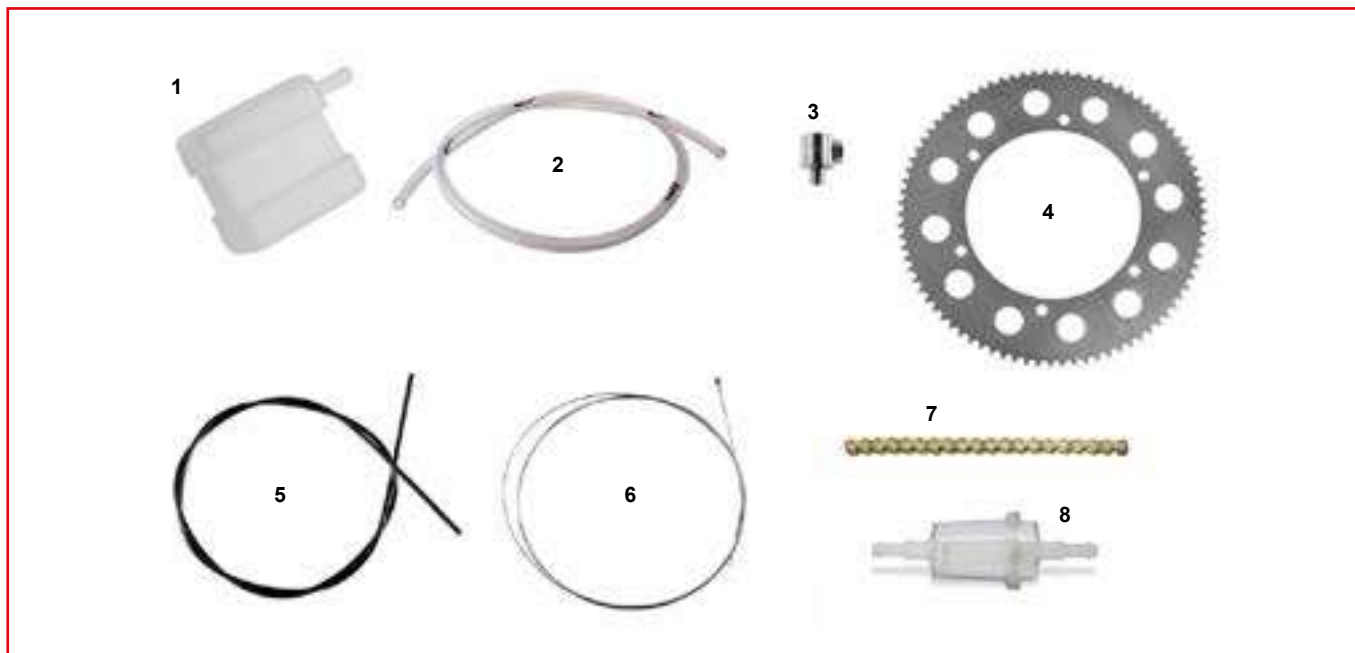

A

ES	COD.	DESCRIZIONE	DESCRIPTION
A	CRG.50005	Prontogara mini-baby	Ready to race mini-baby

ES	COD.	DESCRIZIONE	DESCRIPTION	Q.TÀ
1	AFS.00753	Tanica recupero	Recovery tank	1
2	AMS.00139	Tubo benzina al metro	Fuel pipe per meter	1,5
3	AFS.00514	Morsetto filo	Cable clamp	1
4	AFS.0017182	Corona KF 219 Z82	Sprocket KF 219 Z82	1
5	AMS.01370	Guaina filo Ø5 gas std	Outer cable Ø5 for gas cable	1
6	AFS.00515	Filo gas	Gas cable	1
7	AFS.00614106	Catena 106M KF con OR	Chain 106 KF with OR	1
8	AFS.01016	Filtro benzina RR	RR fuel filter	1