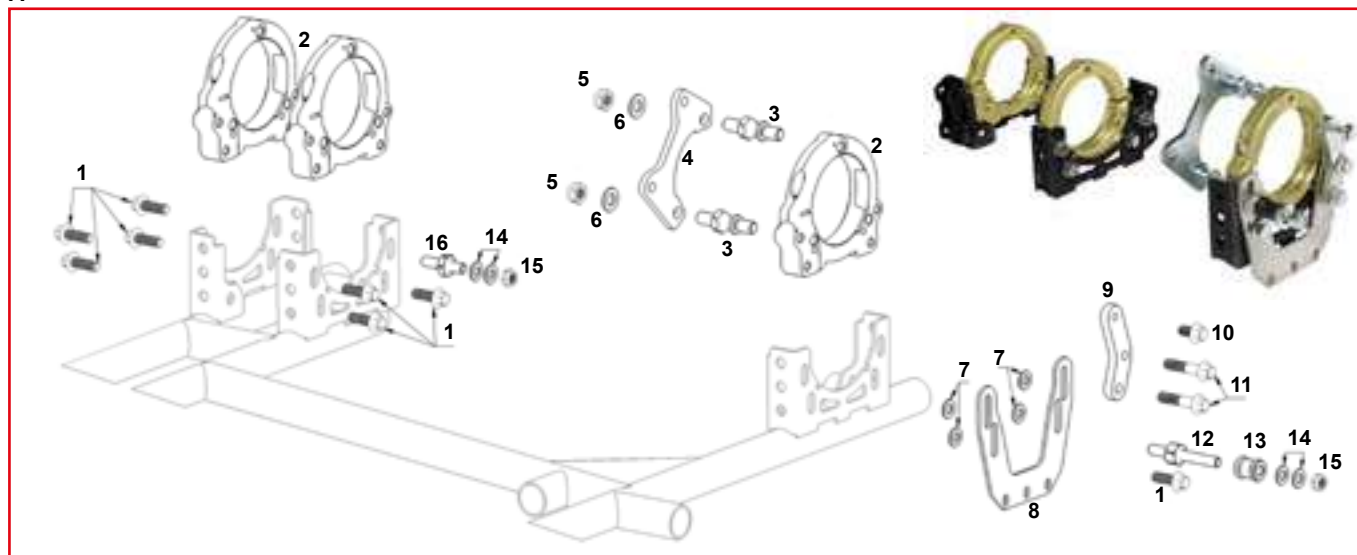

A

ES	COD.	DESCRIZIONE	DESCRIPTION
A	FK0.02951KZ	Kit flange modello passo 2	Axle flange adjustment system 2
	FK0.02940KZ	Kit flange modello passo 4	Axle flange adjustment system 4
	FK0.02939KZ	Kit flange modello passo 6	Axle flange adjustment system 6
	FK0.02869KZ	Kit flange modello passo 8	Axle flange adjustment system 8
1	AFN.00968	Vite M 8x25 flangiata	M 8x25 flanged screw
2	FMG.03321	Flangia assale 50 oro regolabile 2	Axle flange 50 adjustable system 2 gold
	FMG.03322	Flangia assale 50 oro regolabile 4	Axle flange 50 adjustable system 4 gold
	FMG.03323	Flangia assale 50 oro regolabile 6	Axle flange 50 adjustable system 6 gold
	FMG.03324	Flangia assale 50 oro regolabile 8	Axle flange 50 adjustable system 8 gold
3	SZ0.00609	Prigioniero M10x23 piastra pinza V05	M 10x23 stud brake caliper support V05
4	FC0.02869	Piastra supporto pinza V05	Brake caliper support V05
5	AFN.00657	Dado M10 autoblock basso	Nut M10 low self-locking
6	AFN.01637	Rondella 10,5-20x2	Washer 10,5-20x2
7	AFN.00129	Rondella 8,5-17x1,5	Washer 8,5-17x1,5
8	AML.02872	Supporto salvadisco	Disc protection support
9	SZ0.03143	Staffa attacco supporto flangia	Plate for seat support reinforcement
10	AFN.03149	Vite M 8x20 flangiata	M 8x20 flanged head screw
11	AFN.00284	Vite M 8x38 flangiata	M 8x38 flanged head screw
12	SZ0.03145	Prigioniero lungo modello X2	Long stud model X2
13	FAN.01462	Spessore pinza 8,5x18x21 ibrido	Caliper spacer 8,5x18x21 hybrid
14	AFN.00108	Rondella 8,5-18x2	Washer 8,5-18x2
15	AFN.00128	Dado M8 autoblock alto	Nut M8 high self-locking
16	SZ0.03144	Prigioniero corto modello X2	Short stud model X2