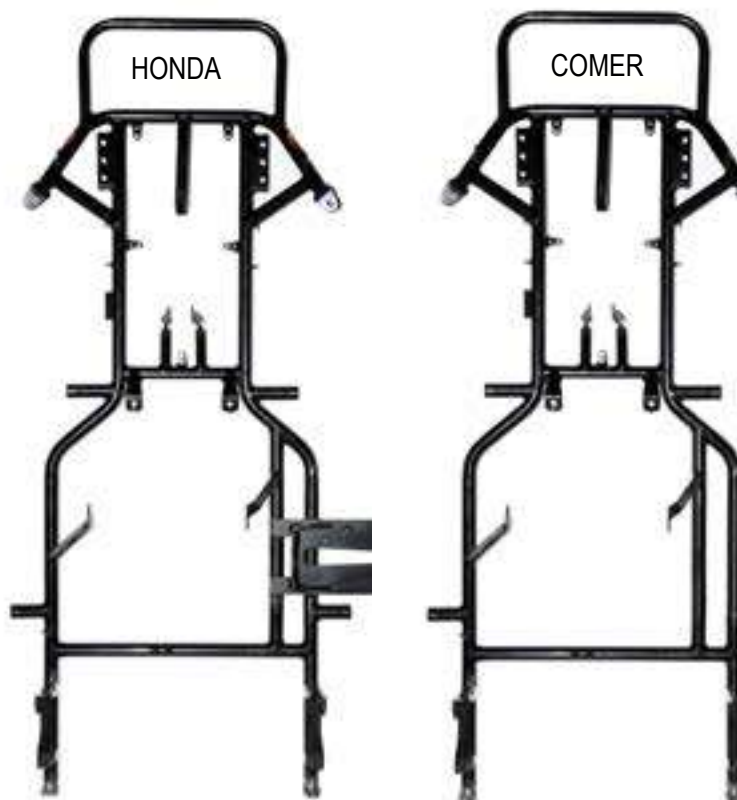

PUFFO	VERSIONE VERSION	FRENO BRAKE	CATEGORIA CATEGORY	CODICE CODE
	RACING	MECHANICAL	HONDA Gx35	KKT.00169
		COMER	KKT.00148	

Il telaio KK Puffo adotta una scocca con tubi di acciaio cromo molibdeno di Ø45mm ed il passo da 860 mm. Su tutta la gamma Puffo viene montato il sistema frenante Meccanico con disco fisso. Il telaio viene fornito completo di carenature New Age e da quella posteriore MiniKG oltre ai kit adesivi, motore, gomme e sedile.

The kart KK Puffo has a frame with Ø45 Chrome moli tubes and a wheel base of 860 mm. The chassis is supplied with the mechanical brake system with a fixed disc, New Age bodywork, rear MiniKG bumper and stickers kit, engine, tires and seat.