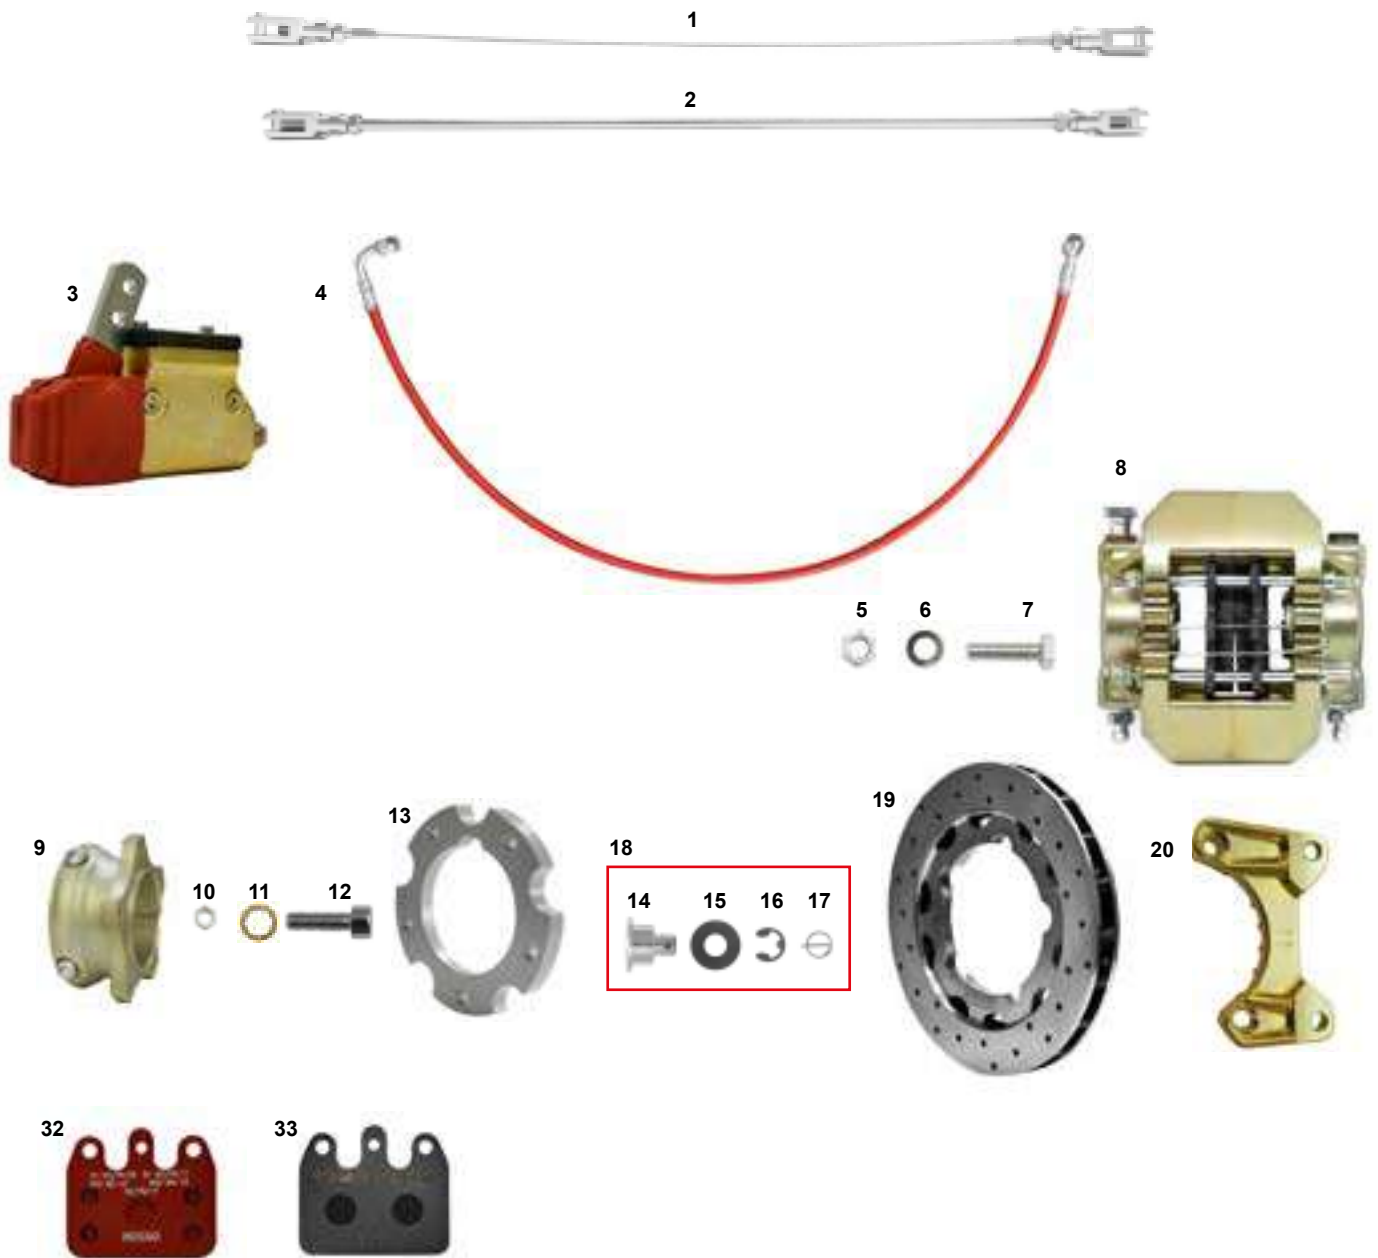

ES	COD.	DESCRIZIONE	DESCRIPTION
	MONT.T01Z.oro	Impianto frenante OK V11 192 MG oro	Brake system OK V11 192 MG gold
1	FK0.00224	Cavo freno DD cm. 41,5 ibrido	Safety cable assy cm. 41,5 DD hybrid
2	FK0.00216	Asta freno DD cm. 42 ibrido	Brake rod assy cm. 42 DD hybrid
3	FMG.00192	Pompa freni V09/10 completa oro	Rear master cylinder V09/10 complete oro
4	AFS.00240	Tubo freno 720 V09/10 posteriore occh.	Brake tube V09/10 rear eyelet 720mm
5	AFN.00286	Dado M 8 metalblock	Nut M 8 metalblock
6	AFN.00047	Rondella 8 ondulata	Undulated washer 8
7	AFN.00107	Vite M 8x25 esagonale	M 8x25 hexagonal head screw
8	FMG.04962	Pinza freno post. V09/10/11 nera G oro	Rear brake caliper V09/10/11black G gold
	AFS.04916	Pastiglia freno posteriore nera V05/09/11	Rear brake pad black V05/09/11
9	FMG.06224	Mozzo disco post. all. 50 R2.1 oro compl.	Rear disc hub alu. 50 R2.1 gold complete
10	AFN.00234	Dado M 6 metalblock	Nut M 6 metalblock
11	AFN.06156	Rondella 6,5-10x1 acciaio inox	Washer 6,5-10x1 inox
12	AFN.00183	Vite M 6x20 cilindrica	M 6x20 socket head screw
13	SAN.01592	Flangia disco posteriore V09/10	Rear brake disc flange V09/10
14	SBN.01660	Bussola disco freno posteriore V09/10	Rear brake disc V09/10 bushing
15	AFN.01677	Rondella disco freno elastica V09/10	Rear brake disc elastic washer V09/10
16	AFN.00231	Seeger Ø8 disco freno	Circlip Ø8 brake disc
17	AFS.00232	Spina elastica Ø10 disco freno	Elastic pin Ø10 brake disc
18	FK0.01660	Bussola disco freno posteriore V09 compl.	Rear brake disc V09 bush complete
19	FL1.0422403	Disco freno posteriore V11 Ø192 STD	Rear brake disc V11 Ø192 STD
20	FAG.05004	Piastra supporto pinza V11 Ø192 oro	Caliper support V11 Ø192 gold
OPZ.	A FK0.04542	Kit trasformazione V11 da Ø192>Ø180	Transformation kit V11 from Ø192>Ø180
21	FM0.04299	Mozzo disco posteriore 50 all. UP no viti	Rear disc hub 50 aluminum UP no screws
22	SL1.00373	Disco freno posteriore UP V11 Ø180	Rear brake disc UP V11 Ø180
23	SBN.00372	Bussola disco freno anteriore V05	Front brake disc V05 bush
24	AFN.04517	Rasamento 14 - 20x0,2 acciaio	Iron washer 14 - 20x0,2
25	AFN.00230	Rondella disco freno elastica	Rear brake disc elastic washer
26	AFN.00231	Seeger Ø8 disco freno	Circlip Ø8 brake disc
27	AFS.00232	Spina elastica Ø10 disco freno	Elastic pin Ø10 brake disc
28	FK0.00372	Bussola disco freno ant. V05 completo	Front brake disc V05 bush complete
29	FZ0.04331	Piastra supporto pinza V11 Ø180	Rear brake caliper plate V11 Ø180
30	FAN.01462	Spessore pinza 8,5x18x21 ibrido	Caliper spacer black 8,5x18x21 hybrid
31	AFS.04205	Pastiglia freno post. V11 14,5 mm rossa	Rear brake pad V11 14,5 mm red
32	AFS.01745	Pastiglia freno posteriore V05/09/11 rossa	Rear brake pad V05/09/11 red
33	AFS.05736	Pastiglia freno posteriore Super Soft nera	Rear brake pad Super Soft black