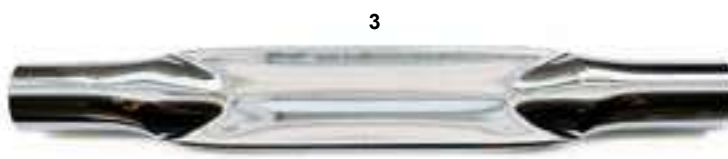

ES COD.	DESCRIZIONE	DESCRIPTION
1 FMN.00731	Fascia stabilizzatore nera completa	Torsion band black complete
2 FMG.00731	Fascia stabilizzatore oro completa	Torsion band gold complete
3 FC0.00730	Stabilizzatore Ø25 L240 anteriore	Front torsion bar Ø25 L240
4 SC0.06164	Barra stabilizzatrice light 30x1 224	Stabilizer bar light 30x1 224
SC0.06165	Barra stabilizzatrice light 30x1 274	Stabilizer bar light 30x1 274
SC0.06167	Barra stabilizzatrice light 30x1 286	Stabilizer bar light 30x1 286