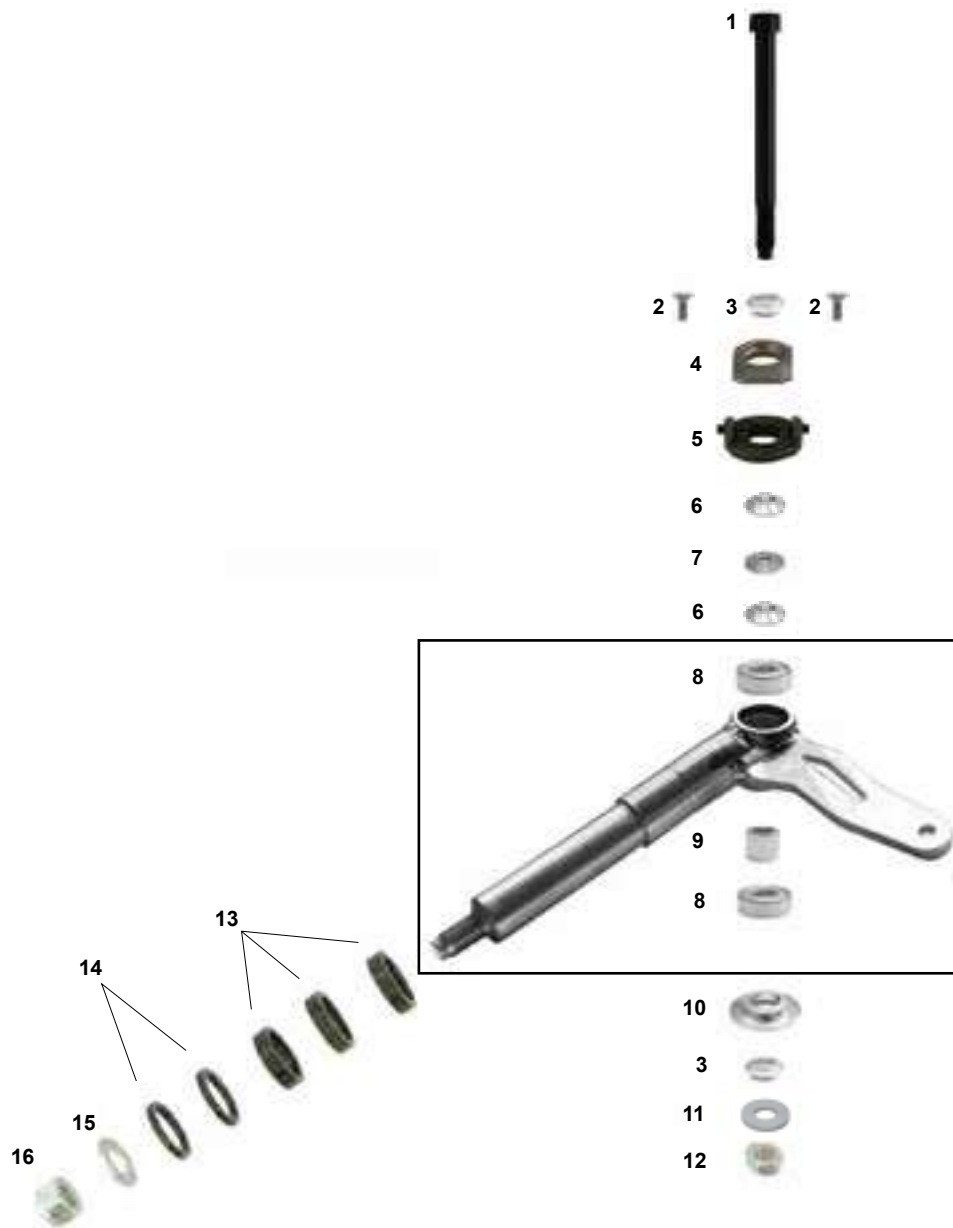

ES	COD.	DESCRIZIONE	DESCRIPTION
1	AFS.04659	Vite fusello 10x111 rettificata	Stub axle bolt 10x111 rectified
2	AFN.02389	Vite M 4x10 svasata	M 4x10 countersunk head screw
3	FZO.02450	Boccola mezza sfera caster	Bushing half spherical caster
4	AFS.02353	Caster piastrina alta B	Caster high plate B
5	FM0.02352	Caster porta piastrina A + grani	Caster support A + grub
6	FZO.01769	Spessore 10-28x3 fusello piano	Stub axle spacer 10-28x3 plain
6	FZO.01607	Spessore 10-28x6 fusello piano	Stub axle spacer 10-28x6 plain
7	FZO.05150	Spessore 10-28x6,35 fusello conico	Stub axle spacer 10-28x6,35 conical
7	FZO.01770	Spessore 10-28x3 fusello conico	Stub axle spacer 10-28x3 conical
8	AFN.00959	Cuscinetto 6000 fusello	Bearing 6000 stub axle
9	SBN.01605	Spessore 10x24 interno fusello	Stub axle internal spacer 10x24
10	FZO.01602	Caster fisso STD	Fixed caster STD
11	AFN.00108	Rondella 8,5-18x4	Washer 8,5-18x4
12	AFN.02393	Dado M10 autoblock alto	Nut M10 high self-locking
13	FAN.01739	Distanziale perno fusello 25 8mm	Stub axle spacer 25 8mm black
14	FAN.01738	Distanziale perno fusello 25 4mm	Stub axle spacer 25 4mm black
15	AFN.01564	Rondella 15-30x2,5	Washer 15-30x2,5
16	AFN.00058	Dado M14x1,5 autoblock	Nut M14x1,5 self-locking