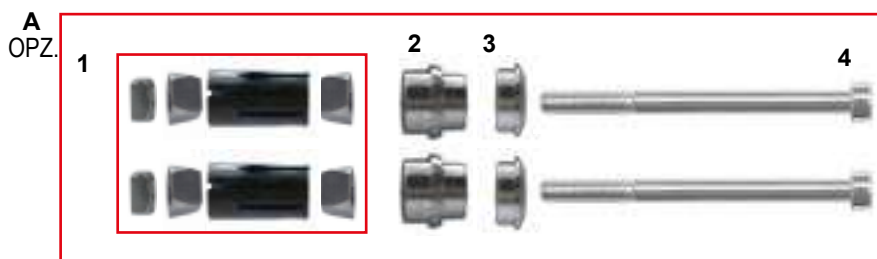

ES COD.

DESCRIZIONE

DESCRIPTION

OPZ. A	FK0.05228	Kit vite+espansore carena post. Ø28 mini+OKJ	Screw kit+rear fairing exp. Ø28 mini+OKJ
	FK0.04879	Kit vite+espansore carena posteriore Ø32	Screw kit+rear fairing exp. Ø32
1	FM0.04878	Espansore car. post. plast. Ø28<30 con dado	Rear fairing expander Ø28<30 with nut
	FM0.04879	Espansore car. post. plast. Ø32 con dado	Rear fairing expander Ø32 with nut
2	SL1.02263	Boccola interna Ø23<Ø28 carena posteriore	Internal bushing Ø23<Ø28 rear fairing
	SL1.01712	Boccola interna Ø25<Ø30 carena posteriore	Internal bushing Ø25<Ø30 rear fairing
	SL1.01711	Boccola interna Ø28<Ø32 carena posteriore	Internal bushing Ø28<Ø32 rear fairing
3	SL1.01710	Boccola esterna carena posteriore	Rear bumper external bushing
4	AFN.02476	Vite M8x130 cilindrica	M8x130 socket head screw
B	FK0.05228	Kit vite+espans.car.post.plast. Ø28KG mini+OKJ	Screw kit+rear fairing exp. Ø28KG mini+OKJ
5	SL1.05303	Boccola interna Ø21<Ø28 carena post. mini	Internal bushing Ø21<Ø28 rear bumper mini
6	SL1.02590	Boccola esterna carena posteriore	Rear bumper external bushing
C	FK0.04878	Kit vite+espansore carena posteriore Ø30	Rear fairing + expander kit for Ø30
	FK0.04878.M2	Kit vite +espansore carena posteriore Ø30 M2	Screw kit+rear fairing exp. Ø30 M2
	FK0.04879	Kit vite +espansore carena posteriore Ø32	Screw kit+rear fairing exp. Ø32
7	SC0.00535	Piastra supporto carena posteriore KG	Rear fairing support plate KG
8	SC0.05187	Piastra supporto carena posteriore Mini KG (1pz)	Rear fairing support plate Mini KG (1piece)
9	SC0.00532	Supporto carena posteriore KG	Rear fairing support KG