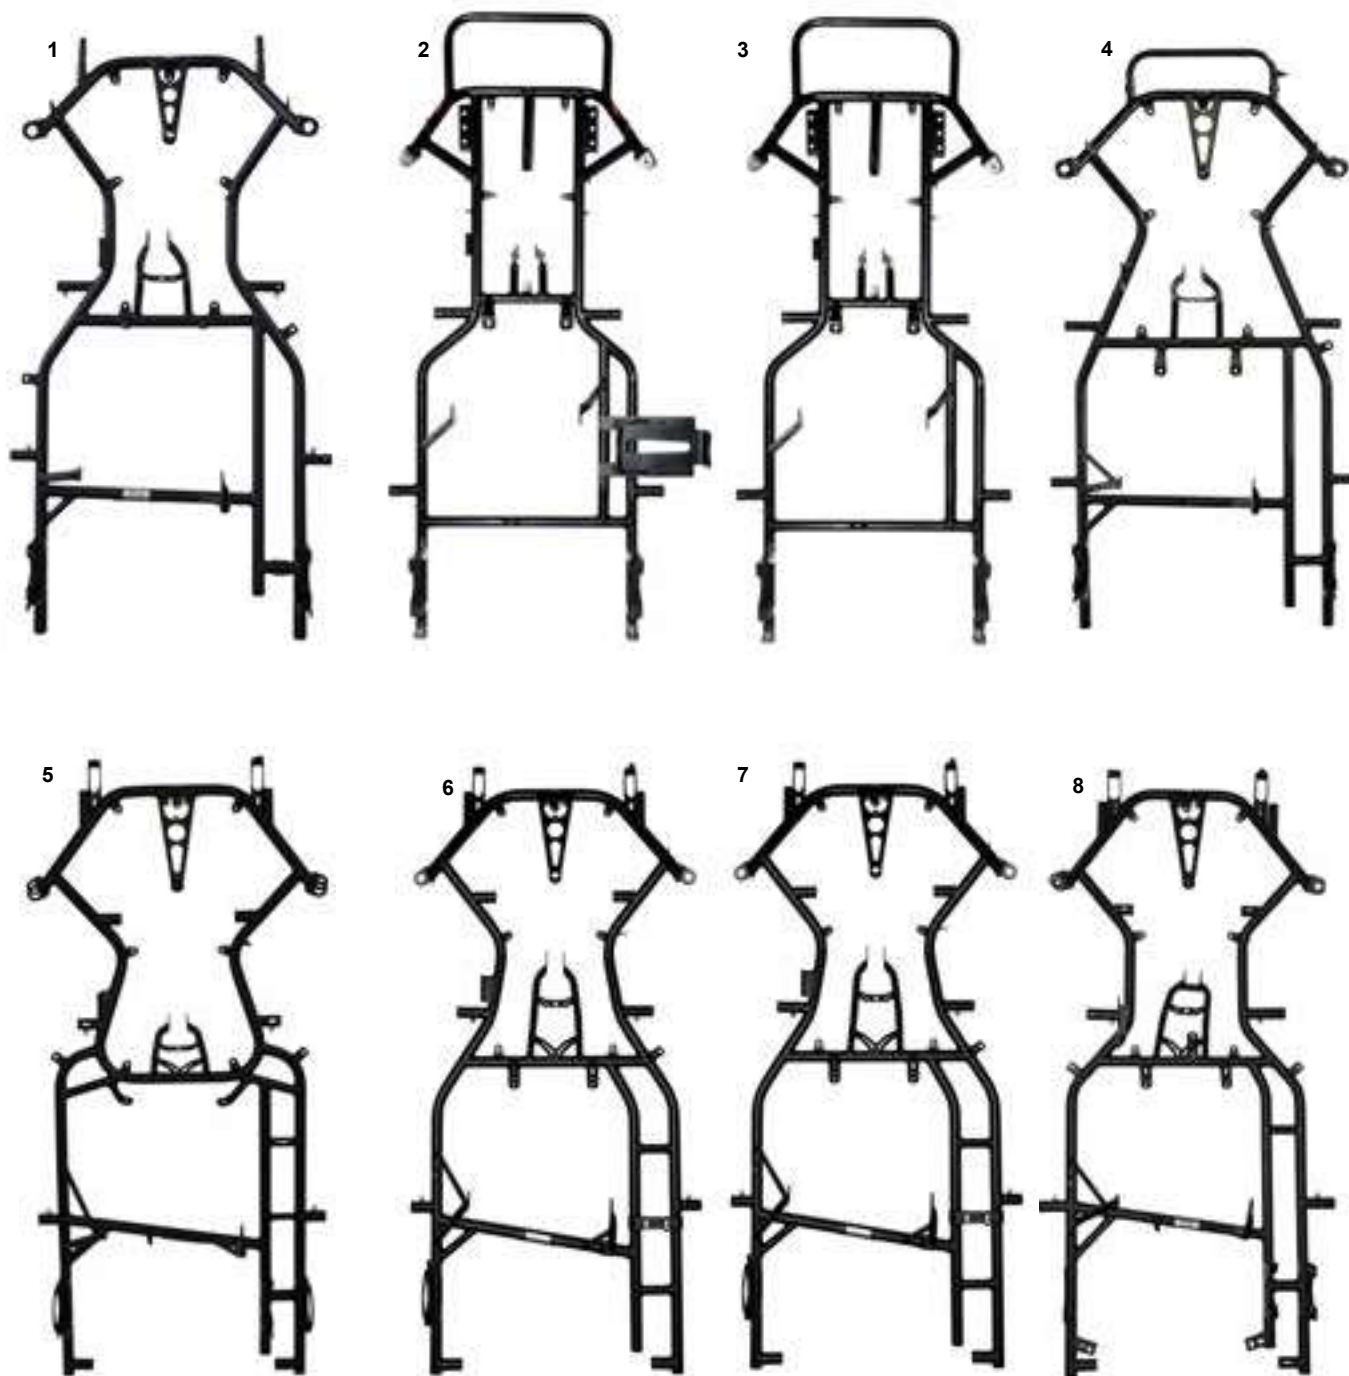

ES COD.	DESCRIZIONE	DESCRIPTION
1 FVO.05109	Scocca mini 950 Vs.2.0 Black Mirror	Black Mirror frame 950 Vs.2.0
2 FVO.00084	Scocca Puffo Honda	Puffo frame Honda
3 FVO.00048	Scocca Puffo Comer	Puffo frame Comer
4 FVO.00480	Scocca Mini 1010 Hero KK	Mini Hero 1010 frame KK
5 FVO.04321	Scocca Heron 30/30 KF	Heron frame 30/30 KF
6 FVO.02277	Scocca DD2 EVO 30/30 (mod. KT4)	DD2 EVO KK frame 30/30 (mod. KT4)
7 FVO.02854	Scocca DD2 EVO 32/32 (mod. KT4)	DD2 EVO KK frame 32/32 (mod. KT4)
8 FVO.06276	Scocca KZ GLM 30/30	KT2 frame 30/30 KZ GLM