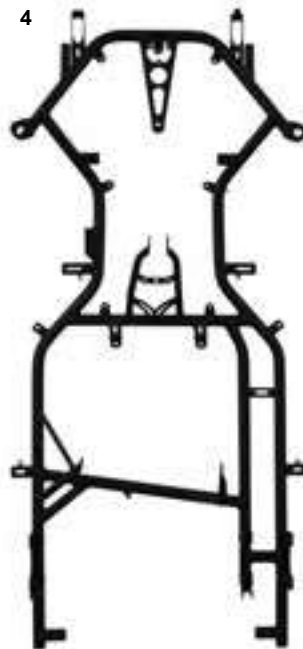

ES COD.	DESCRIZIONE	DESCRIPTION
1 FVO.03902	Scocca FS4 28 4-Cycle	FS4 28 4-Cycle frame
2 FVO.04985	Scocca Road Rebel GLM	Road Rebel frame GLM
3 FVO.04229	Scocca KT2 30/30 KF	KT2 frame 30/30 KF
4 FVO.04993	Scocca KT2 30/30 KF GLM	KT2 30/30 frame KF GLM