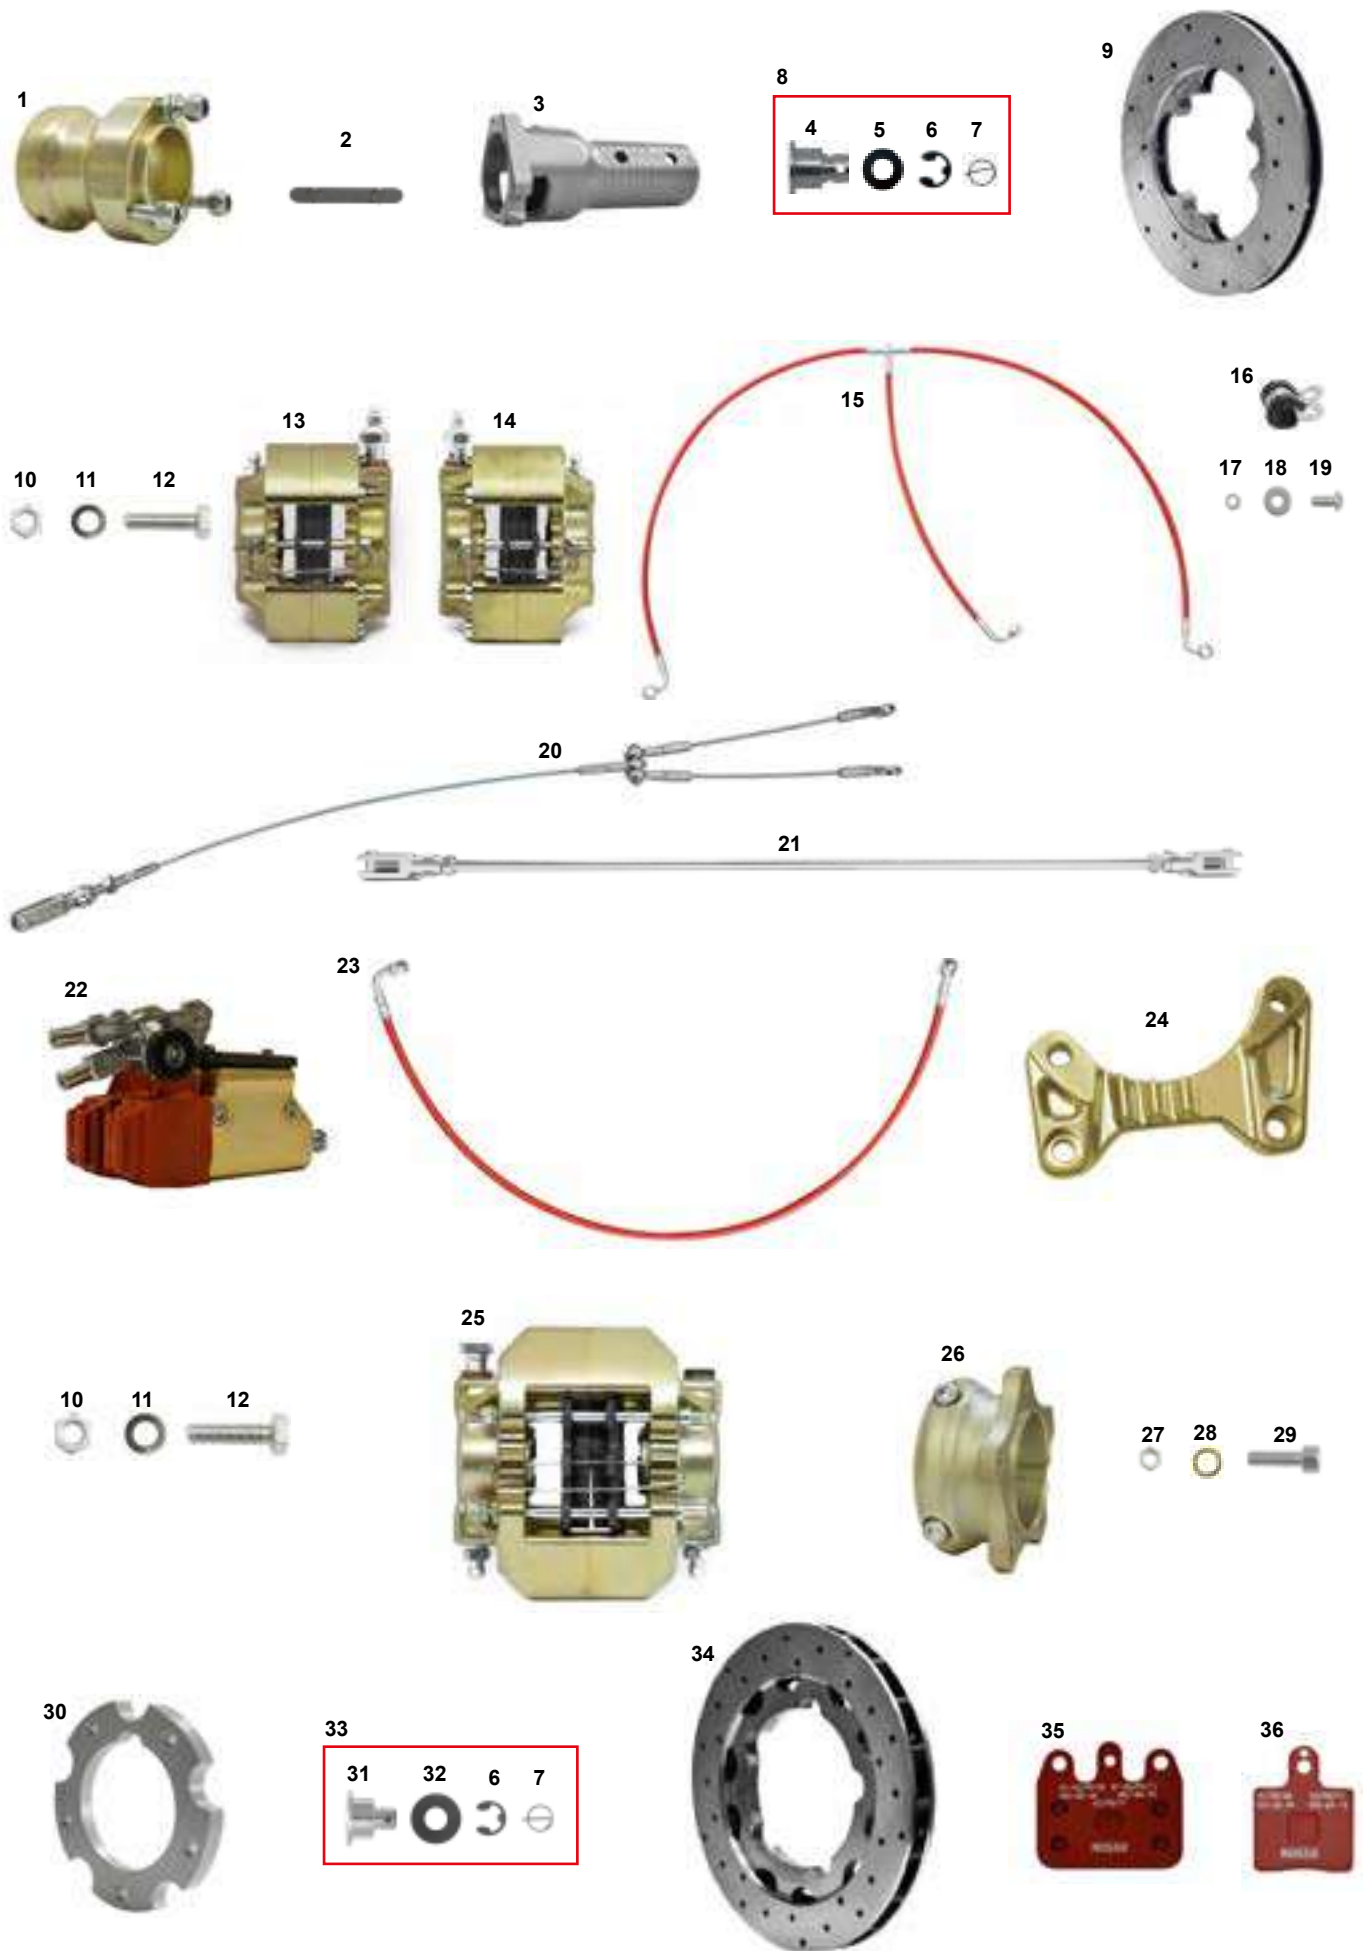

ES	COD.	DESCRIZIONE	DESCRIPTION
	MONT.T01Z.oro	Impianto frenante OK V11 192 MG oro	Brake system OK V11 192 MG gold
1	FK0.00224	Cavo freno DD cm. 41,5 ibrido	Safety cable assy cm. 41,5 DD hybrid
2	FK0.00216	Asta freno DD cm. 42 ibrido	Brake rod assy cm. 42 DD hybrid
3	FMG.00192	Pompa freni V09/10 completa oro	Rear master cylinder V09/10 complete oro
4	AFS.00240	Tubo freno 720 V09/10 posteriore occh.	Brake tube V09/10 rear eyelet 720mm
5	AFN.00286	Dado M 8 metalblock	Nut M 8 metalblock
6	AFN.00047	Rondella 8 ondulata	Undulated washer 8
7	AFN.00107	Vite M 8x25 esagonale	M 8x25 hexagonal head screw
8	FMG.04962	Pinza freno post. V09/10/11 nera G oro	Rear brake caliper V09/10/11black G gold
	AFS.04916	Pastiglia freno posteriore nera V05/09/11	Rear brake pad black V05/09/11
9	FMG.06224	Mozzo disco post. all. 50 R2.1 oro compl.	Rear disc hub alu. 50 R2.1 gold complete
10	AFN.00234	Dado M 6 metalblock	Nut M 6 metalblock
11	AFN.06156	Rondella 6,5-10x1 acciaio inox	Washer 6,5-10x1 inox
12	AFN.00183	Vite M 6x20 cilindrica	M 6x20 socket head screw
13	SAN.01592	Flangia disco posteriore V09/10	Rear brake disc flange V09/10
14	SBN.01660	Bussola disco freno posteriore V09/10	Rear brake disc V09/10 bushing
15	AFN.01677	Rondella disco freno elastica V09/10	Rear brake disc elastic washer V09/10
16	AFN.00231	Seeger Ø8 disco freno	Circlip Ø8 brake disc
17	AFS.00232	Spina elastica Ø10 disco freno	Elastic pin Ø10 brake disc
18	FK0.01660	Bussola disco freno posteriore V09 compl.	Rear brake disc V09 bush complete
19	FL1.0422403	Disco freno posteriore V11 Ø192 STD	Rear brake disc V11 Ø192 STD
20	FAG.05004	Piastra supporto pinza V11 Ø192 oro	Caliper support V11 Ø192 gold
OPZ.	A FK0.04542	Kit trasformazione V11 da Ø192>Ø180	Transformation kit V11 from Ø192>Ø180
21	FM0.04299	Mozzo disco posteriore 50 all. UP no viti	Rear disc hub 50 aluminum UP no screws
22	SL1.00373	Disco freno posteriore UP V11 Ø180	Rear brake disc UP V11 Ø180
23	SBN.00372	Bussola disco freno anteriore V05	Front brake disc V05 bush
24	AFN.04517	Rasamento 14 - 20x0,2 acciaio	Iron washer 14 - 20x0,2
25	AFN.00230	Rondella disco freno elastica	Rear brake disc elastic washer
26	AFN.00231	Seeger Ø8 disco freno	Circlip Ø8 brake disc
27	AFS.00232	Spina elastica Ø10 disco freno	Elastic pin Ø10 brake disc
28	FK0.00372	Bussola disco freno ant. V05 completo	Front brake disc V05 bush complete
29	FZ0.04331	Piastra supporto pinza V11 Ø180	Rear brake caliper plate V11 Ø180
30	FAN.01462	Spessore pinza 8,5x18x21 ibrido	Caliper spacer black 8,5x18x21 hybrid
31	AFS.04205	Pastiglia freno post. V11 14,5 mm rossa	Rear brake pad V11 14,5 mm red
32	AFS.01745	Pastiglia freno posteriore V05/09/11 rossa	Rear brake pad V05/09/11 red
33	AFS.05736	Pastiglia freno posteriore Super Soft nera	Rear brake pad Super Soft black